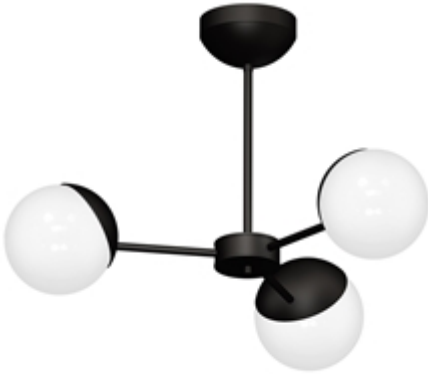

+7

CHARACTERISTICS

WIDTH (mm): [600 mm](#)

DEPTH (mm): [600 mm](#)

HEIGHT (mm): [420 mm](#)

SHADE HEIGHT (mm): [13.5cm](#)

SHADE WIDTH (mm): [13.5cm](#)

POWER: [3xE14 40W](#)

LIGHT SOURCE INCLUDED: [NOT](#)

TENSION: [~230V / 50Hz](#)