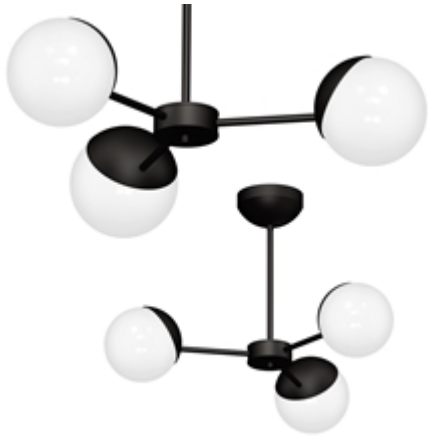

+7

CHARACTERISTICS

WIDTH (mm): [600 mm](#)

DEPTH (mm): [600 mm](#)

HEIGHT (mm): [420 mm](#)

SHADE HEIGHT (mm): [13.5cm](#)

SHADE WIDTH (mm): [13.5cm](#)

POWER: [3xE14 40W](#)

LIGHT SOURCE INCLUDED: [NOT](#)

TENSION: [~230V / 50Hz](#)