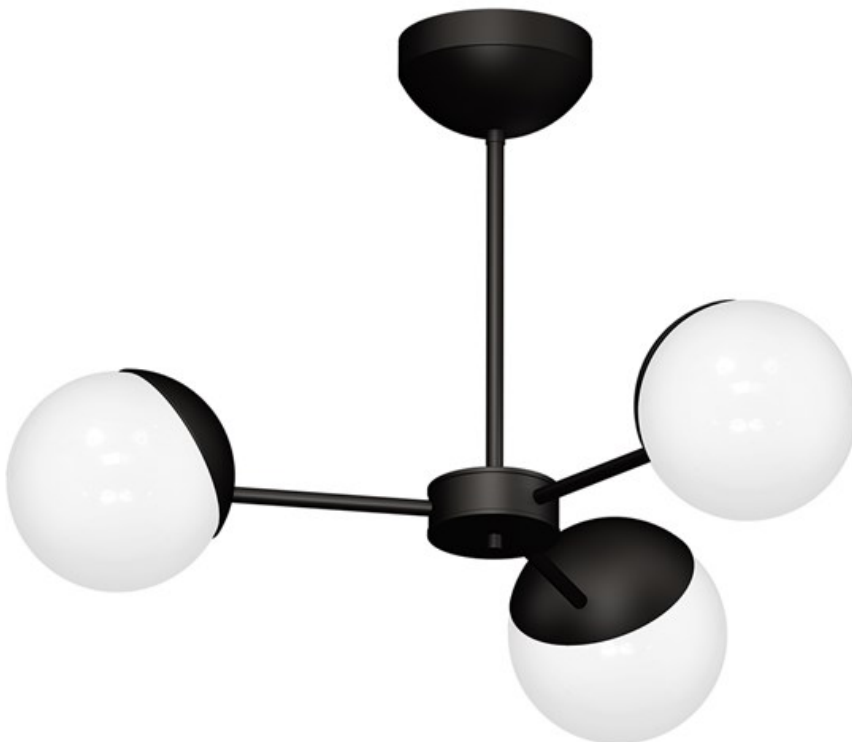

Chandelier SFERA BLACK 3xE14

Categories: [INTERNAL LIGHTING](#) \ [CHANDELIERS](#)

www.eko-light.com

SIGNS

Barcode
5902693771098
Symbol
MLP8865

LOGISTICS

Base unit
pcs
VAT
23%