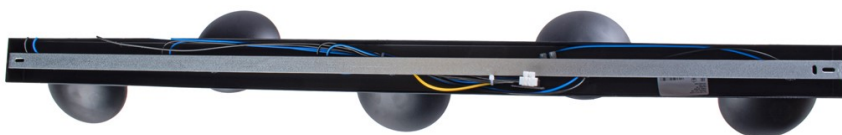

Ceiling lamp SFERA BLACK 5xE14

Categories: [INTERNAL LIGHTING](#) \ [CEILING LAMPS](#)

www.eko-light.com

SIGNS

Barcode
5902693771227
Symbol
MLP8859

LOGISTICS

Base unit
pcs
VAT
23%

+5

CHARACTERISTICS

WIDTH (mm): [1000 mm](#)

DEPTH (mm): [200 mm](#)

HEIGHT (mm): [200 mm](#)

SHADE HEIGHT (mm): [13.5cm](#)

SHADE WIDTH (mm): [18cm](#)

POWER: [5xE14 40W](#)

LIGHT SOURCE INCLUDED: [NOT](#)

TENSION: [~230V / 50Hz](#)

THREAD: [E14](#)

LEVEL OF SECURITY: [IP20](#)

NUMBER OF ARMS: [5](#)

CASE COLOR: [BLACK](#)

MATERIAL: [metal, glass](#)

NET WEIGHT: [4.00kg](#)

GROSS WEIGHT: [4.54kg](#)

DESCRIPTION

SFERA is a complete MiLAGRO lighting line consisting of several dozen lamps in two color variants: a combination of white and black and a combination of black and white and wood. They are made of high-quality materials such as metal, glass and wood.