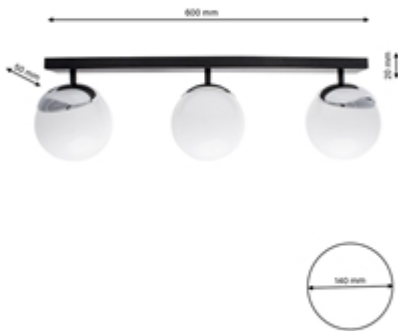

Ceiling lamp SFERA 3xE14

Categories: [INTERNAL LIGHTING](#) \ [CEILING LAMPS](#)

www.eko-light.com

SIGNS

Barcode
5902693771265
Symbol
MLP8873

LOGISTICS

Base unit
pcs
VAT
23%

CHARACTERISTICS

WIDTH (mm): [650 mm](#)

DEPTH (mm): [200 mm](#)

HEIGHT (mm): [250mm](#)

SHADE HEIGHT (mm): [13.5cm](#)

SHADE WIDTH (mm): [13.5cm](#)

POWER: [3xE14 40W](#)

LIGHT SOURCE INCLUDED: [NOT](#)

TENSION: [~ 230V / 50Hz](#)

THREAD: [E14](#)

LEVEL OF SECURITY: [IP20](#)

NUMBER OF ARMS: [3](#)

CASE COLOR: [CHROME](#)

MATERIAL: [metal_glass](#)

NET WEIGHT: [1.71kg](#)

GROSS WEIGHT: [2.40kg](#)

PACKAGE WIDTH (cm): [62](#)

PACKAGING DEPTH (cm): [25](#)

PACKAGE HEIGHT (cm): [21](#)

PACKAGE CATEGORY: [Corrugated cardboard](#)

CATEGORY IN THE PACKAGE: [Foil / Cardboard](#)

PRODUCER: [Eco-Light](#)

MARK: [Milagro](#)

DESCRIPTION

SFERA is a complete MiLAGRO lighting line consisting of several dozen lamps in two color variants: a combination of white and black and a combination of black and white and wood. They are made of high-quality materials such as metal, glass and wood.