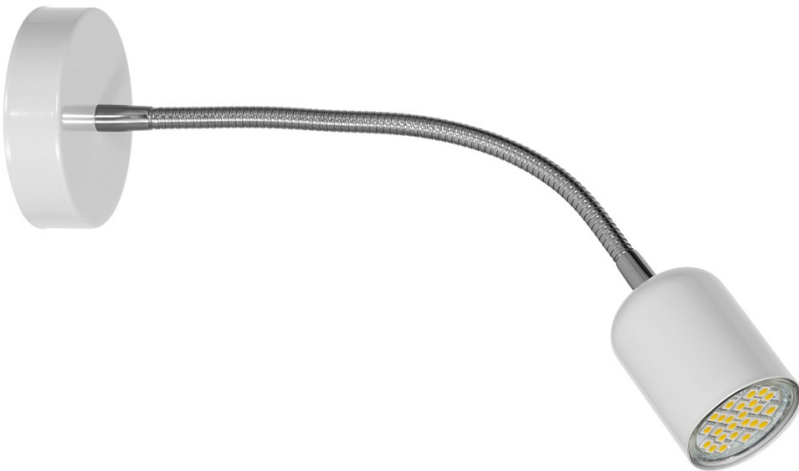

Wall lamp MAXI WHITE 1xGU10

Categories: [INDOOR LIGHTING](#) \ [WALL LAMPS](#)

www.eko-light.com

SIGNS

Bar code
5902693771302
Symbol
MLP9639

LOGISTICS

Base unit
pcs
VAT
23%