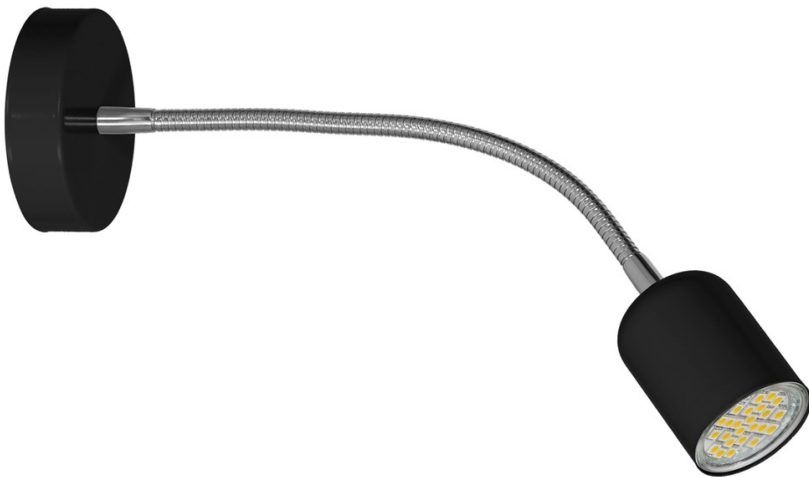

Wall lamp MAXI BLACK 1xGU10

Categories: [INDOOR LIGHTING](#) \ [WALL LAMPS](#)

www.eko-light.com

SIGNS

Bar code
5902693771319
Symbol
MLP9643

LOGISTICS

Base unit
pcs
VAT
23%

+4

CHARACTERISTICS

Width: [100-400 mm](#)

Depth: [100 mm](#)

Adjustable height: [100-400 mm](#)

Height of the shade: [70mm](#)

SHADE WIDTH (mm): [55mm](#)

Power: [1xGU10](#)

Source of light: [NOT](#)

Voltage: [~ 230V / 50Hz](#)

THREAD: [GU10](#)

Ingress Protection (IP): [IP20](#)

Color: [Black](#)

Made of: [Metal](#)

Net weight: [0.36kg](#)

Gross weight: [0.45kg](#)

Width of packaging: [14.5](#)

Two elements are part of the MAXI series: a wall lamp and a ceiling lamp. The collection is available in three color versions: white, black and gray. The MAXI lamps are also distinguished by the fact that they have movable arms, which allows you to adjust the angle of incidence of light to your needs. It is worth noting that the lamps are made of high-quality metal, carefully selected by the brand's designers.