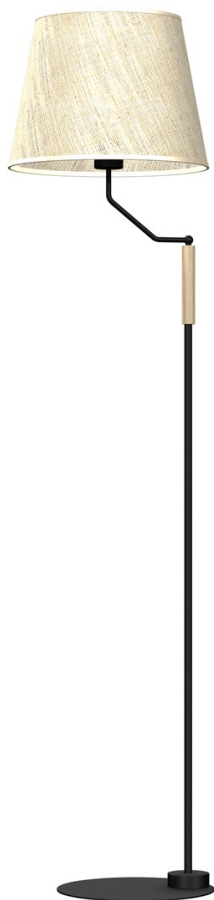

ETNA Black 1xE27 floor lamp

Categories: [NEWS INTERNAL LIGHTING](#) \ [STANDING LAMPS](#);

www.eko-light.com

SIGNS

Barcode
5902693772798
Symbol
MLP7279

LOGISTICS

Base unit
pcs
VAT
23%

+4

CHARACTERISTICS

WIDTH (mm): [400mm](#)

DEPTH (mm): [400mm](#)

HEIGHT (mm): [1600mm](#)

SHADE HEIGHT (mm): [280mm](#)

SHADE WIDTH (mm): [400mm](#)

POWER: [1xE27](#)

LIGHT SOURCE INCLUDED: [NOT](#)

REPLACEABLE LIGHT SOURCE: [Yes](#)

TENSION: [~230V / 50Hz](#)

THREAD: [E27](#)

LEVEL OF SECURITY: [IP20](#)

NUMBER OF LIGHTING POINTS: [1](#)

CASE COLOR: [BLACK](#)

MATERIAL: [METAL / WOOD / FLAX](#)

NET WEIGHT: [2.9kg](#)

MARK: [Milagro](#)

DESCRIPTION

ETNA collection - modern light

The series of ETNA lamps from the MiLAGRO brand has been designed to illuminate the bedroom, living room, office, as well as commercial interiors, such as restaurants and hotels. What distinguishes this collection is the effective combination of elegance with a hint of modern design. ETNA lamps are classic lampshades made of a material that gently transmits and diffuses light. Thanks to this, the effect we get is extremely delicate, and the room will take on a unique glow. ETNA lamps are also a color contrast: ivory lampshades are combined with black metal arms. Such a color combination will perfectly fit into modern interiors, and the basic colors of the lamps will harmonize well with even the intense and saturated colors of the walls, furniture and other accessories in the room.