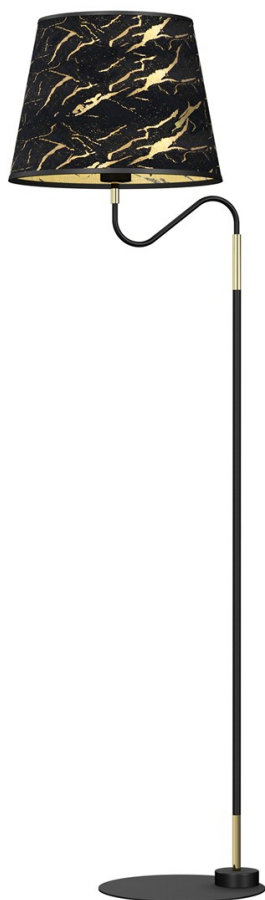

Floor lamp HERMES Black / Gold 1xE27

Categories: [NEWS INTERNAL LIGHTING](#) \ [STANDING LAMPS](#) ;

www.eko-light.com

SIGNS

Barcode
5902693772842
Symbol
MLP7284

LOGISTICS

Base unit
pcs
VAT
23%