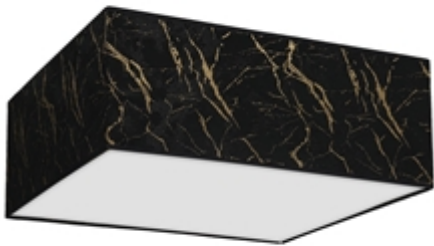

Ceiling lamp SENSO Black / Gold square 500mm 3xE27

Categories: [NEWS INTERNAL LIGHTING](#) \ [CEILING LAMPS](#) ;

www.eko-light.com

SIGNS

Barcode
5902693772934
Symbol
MLP7293

LOGISTICS

Base unit
pcs
VAT
23%

+4

CHARACTERISTICS

WIDTH (mm): [500mm](#)

DEPTH (mm): [500mm](#)

HEIGHT (mm): [130mm](#)

SHADE HEIGHT (mm): [130mm](#)

SHADE WIDTH (mm): [500mm](#)

POWER: [3xE27](#)

Lamps from the SENSO collection of the Polish brand MiLAGRO, although seemingly simple and minimalist, hide a huge arrangement potential. Their greatest strength is their lampshades, which optically slightly resemble marble with a characteristic pattern of veins. Such a contrast looks extremely elegant and makes the lighting from the SENSO line ideally suited to luxurious interiors in the New York style, glamor and even art-deco. The noble design of the lamps also means that a single model, mounted above the dining table or sofa in the living room, will give the room a stylish atmosphere. However, they will show their full potential in larger sets, when several different models are hung in one space, illuminating all its nooks and crannies.