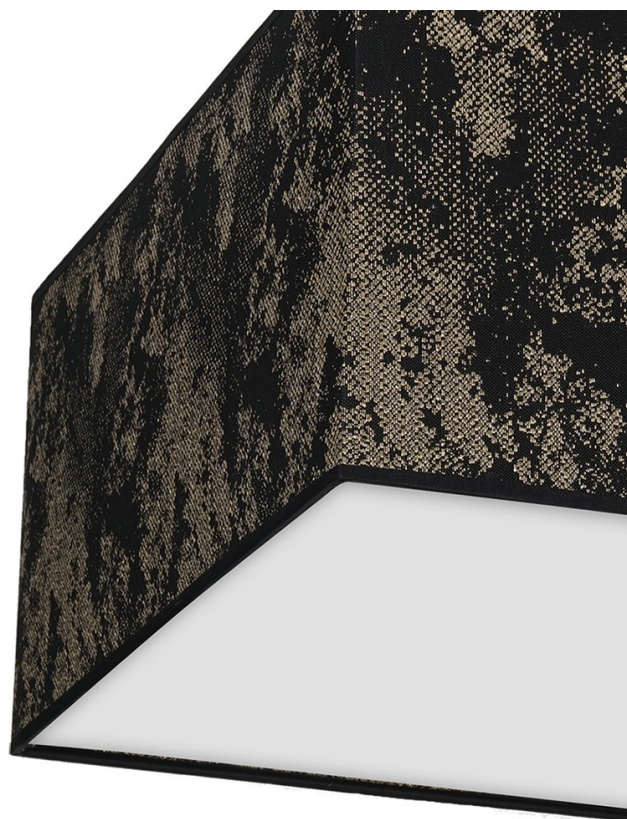

Ceiling Lamp SATINO GOLD 2xE27

Kategorie: [NOWOŚCI](#); [OŚWIETLENIE WEWNĘTRZNE](#) \ [LAMPY SUFITOWE](#)

www.eko-light.com

SIGNS

Barcode
5902693773146
Symbol
MLP7314

LOGISTICS

Base unit
pcs
VAT
23%

+4

CHARACTERISTICS

WIDTH (mm): [400mm](#)

DEPTH (mm): [400mm](#)

HEIGHT (mm): [130mm](#)

SHADE HEIGHT (mm): [130mm](#)

SHADE WIDTH (mm): [400mm](#)

POWER: [2xE27](#)

LIGHT SOURCE INCLUDED: [NOT](#)

REPLACEABLE LIGHT SOURCE: [Yes](#)

TENSION: [~230V / 50Hz](#)

THREAD: [E27](#)

LEVEL OF SECURITY: [IP20](#)

NUMBER OF LIGHTING POINTS: [2](#)

CASE COLOR: [BLACK](#)

MATERIAL: [METAL / FABRIC](#)

NET WEIGHT: [1.14kg](#)

MARK: [Milagro](#)

DESCRIPTION

The SATINO lamp collection - elegance at its purest

If you are looking for exceptional lamps that combine a simple shape with a noble material, the SATINO collection by the Polish brand MiLAGRO will surely steal your heart. This family of products includes as many as 10 different models, including round and square ceiling lamps, stylish wall lamps, a bedside lamp and a floor lamp, which can be used individually or in individually created sets. All proposals from this collection are available in two color variants: black and silver and black and gold.