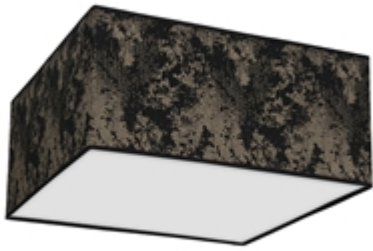

Ceiling Lamp SATINO GOLD 2xE27

Kategorie: [NOWOŚCI](#); [OŚWIETLENIE WEWNĘTRZNE](#) \ [LAMPY SUFITOWE](#)

www.eko-light.com

SIGNS

Barcode
5902693773146
Symbol
MLP7314

LOGISTICS

Base unit
pcs
VAT
23%

+4

CHARACTERISTICS

WIDTH (mm): [400mm](#)

DEPTH (mm): [400mm](#)

HEIGHT (mm): [130mm](#)

SHADE HEIGHT (mm): [130mm](#)

SHADE WIDTH (mm): [400mm](#)

POWER: [2xE27](#)

LIGHT SOURCE INCLUDED: [NOT](#)

MARK: [Milagro](#)

DESCRIPTION

The SATINO lamp collection - elegance at its purest

If you are looking for exceptional lamps that combine a simple shape with a noble material, the SATINO collection by the Polish brand MiLAGRO will surely steal your heart. This family of products includes as many as 10 different models, including round and square ceiling lamps, stylish wall lamps, a bedside lamp and a floor lamp, which can be used individually or in individually created sets. All proposals from this collection are available in two color variants: black and silver and black and gold.