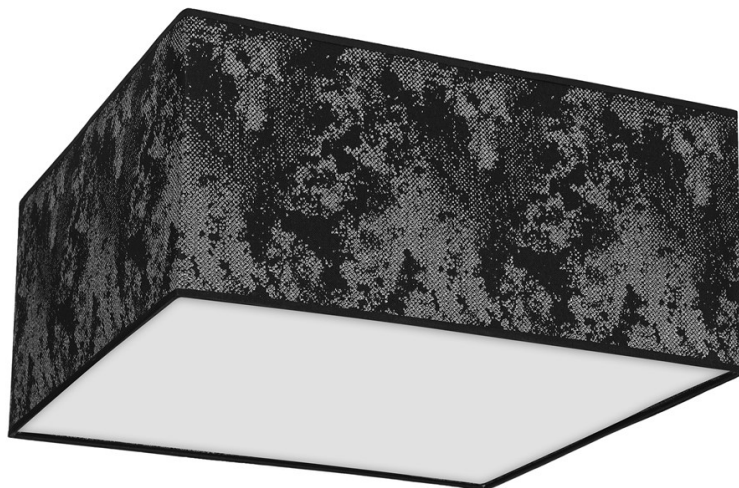

Ceiling Lamp SATINO SILVER 2xE27

Categories: [NEWS INTERNAL LIGHTING](#) \ [CEILING LAMPS](#) ;

www.eko-light.com

SIGNS

Barcode
5902693773252
Symbol
MLP7325

LOGISTICS

Base unit
pcs
VAT
23%

+4

CHARACTERISTICS

WIDTH (mm): [400mm](#)

DEPTH (mm): [400mm](#)

HEIGHT (mm): [130mm](#)

SHADE HEIGHT (mm): [130mm](#)

SHADE WIDTH (mm): [400mm](#)

POWER: [2xE27](#)

LIGHT SOURCE INCLUDED: [NOT](#)

REPLACEABLE LIGHT SOURCE: [Yes](#)

TENSION: [~230V / 50Hz](#)

THREAD: [E27](#)

LEVEL OF SECURITY: [IP20](#)

NUMBER OF LIGHTING POINTS: [2](#)

CASE COLOR: [BLACK](#)

MATERIAL: [METAL / FABRIC](#)

NET WEIGHT: [1.14kg](#)

MARK: [Milagro](#)

DESCRIPTION

The SATINO lamp collection - elegance at its purest

If you are looking for exceptional lamps that combine a simple shape with a noble material, the SATINO collection by the Polish brand MiLAGRO will surely steal your heart. This family of products includes as many as 10 different models, including round and square ceiling lamps, stylish wall lamps, a bedside lamp and a floor lamp, which can be used individually or in individually created sets. All proposals from this collection are available in two color variants: black and silver and black and gold.