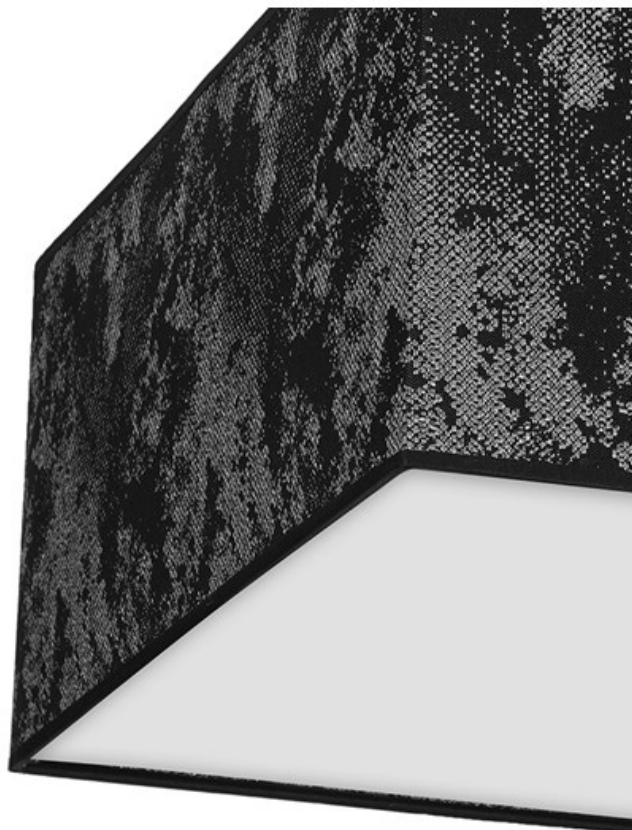

Ceiling lamp SATINO SILVER 3xE27 50cm

Categories: [NEWS INTERNAL LIGHTING](#) \ [CEILING LAMPS](#) ;

www.eko-light.com

SIGNS

Barcode
5902693773269
Symbol
MLP7326

LOGISTICS

Base unit
pcs
VAT
23%

+4

CHARACTERISTICS

WIDTH (mm): [500mm](#)

DEPTH (mm): [500mm](#)

HEIGHT (mm): [130mm](#)

SHADE HEIGHT (mm): [130mm](#)

SHADE WIDTH (mm): [500mm](#)

POWER: [3xE27](#)

LIGHT SOURCE INCLUDED: [NOT](#)

REPLACEABLE LIGHT SOURCE: [Yes](#)

TENSION: [~230V / 50Hz](#)

THREAD: [E27](#)

LEVEL OF SECURITY: [IP20](#)

NUMBER OF LIGHTING POINTS: [3](#)

CASE COLOR: [BLACK](#)

MATERIAL: [METAL / FABRIC](#)

NET WEIGHT: [1.24kg](#)

MARK: [Milagro](#)

DESCRIPTION

The SATINO lamp collection - elegance at its purest

If you are looking for exceptional lamps that combine a simple shape with a noble material, the SATINO collection by the Polish brand MiLAGRO will surely steal your heart. This family of products includes as many as 10 different models, including round and square ceiling lamps, stylish wall lamps, a bedside lamp and a floor lamp, which can be used individually or in individually created sets. All proposals from this collection are available in two color variants: black and silver and black and gold.