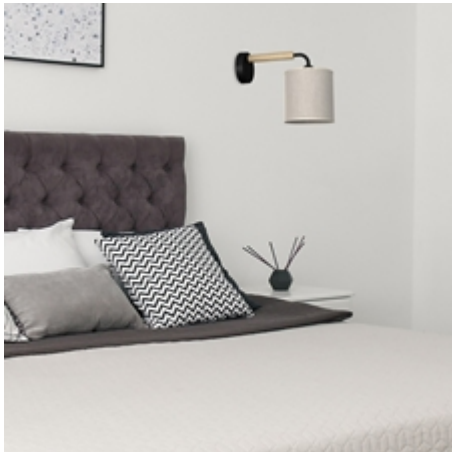

Wall lamp ATLANTA 1xE27

Categories: [NEWS INTERNAL LIGHTING](#) \ [KINKIETS](#);

www.eko-light.com

SIGNS

Barcode
5902693774501
Symbol
MLP7450

LOGISTICS

Base unit
pcs
VAT
23%

+9

CHARACTERISTICS

WIDTH (mm): [180mm](#)

DEPTH (mm): [300mm](#)

HEIGHT (mm): [200mm](#)

SHADE HEIGHT (mm): [120mm](#)

SHADE WIDTH (mm): [180mm](#)

POWER: [1xE27](#)

LIGHT SOURCE INCLUDED: [NOT](#)

PRODUCER: [Eco-Light](#)

MARK: [Milagro](#)

DESCRIPTION

ATLANTA lamp collection - for nature lovers

A new proposal of the Polish brand MiLAGRO - the ATLANTA collection - has been designed for lovers of interiors inspired by nature and decorated in the spirit of eco-design. This family of products includes 5 interesting lamp models, including two impressive chandeliers (with three and five light points), a practical wall lamp, a table and a floor lamp. All lamps from the ATLANTA collection have classic cylinder-shaped lampshades, made of light fabric with a clear weave, and their bases and arms are made of metal painted black. The whole is complemented by subtle accessories made of natural, light wood.