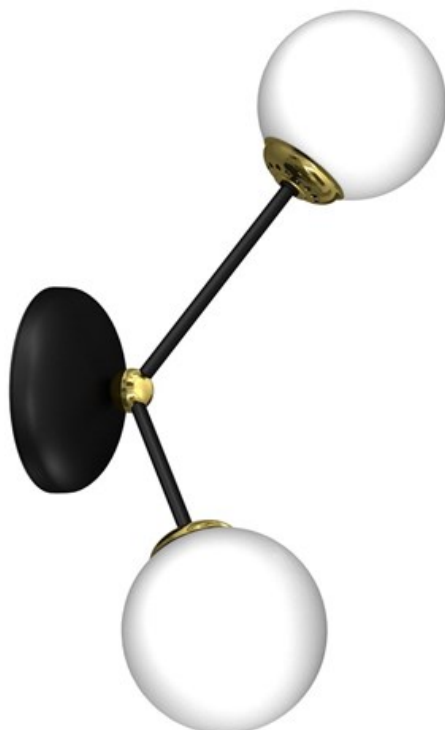

Wall lamp JOY BLACK / GOLD 2xE14Categories: [NEWS INTERNAL LIGHTING](#) \ [KINKIETS](#);www.eko-light.com**SIGNS**

Barcode

5902693774587

Symbol

MLP7458

LOGISTICS

Base unit

pcs

VAT

23%

+4

CHARACTERISTICS

WIDTH (mm): [140mm](#)

DEPTH (mm): [260mm](#)

HEIGHT (mm): [520mm](#)

SHADE HEIGHT (mm): [140mm](#)

SHADE WIDTH (mm): [140mm](#)

POWER: [2xE14](#)

LIGHT SOURCE INCLUDED: [NOT](#)

REPLACEABLE LIGHT SOURCE: [Yes](#)

TENSION: [~230V / 50Hz](#)

THREAD: [E14](#)

LEVEL OF SECURITY: [IP20](#)

NUMBER OF LIGHTING POINTS: [2](#)

CATEGORY IN THE PACKAGE: [FOIL + CUT CARTON](#)

PRODUCER: [Eco-Light](#)

MARK: [Milagro](#)

DESCRIPTION

Collection of JOY GOLD lamps - a classic in a modern edition The

extremely stylish collection of JOY GOLD lamps will surely appeal to lovers of classic arrangement solutions in a slightly refreshed, more modern version. This product family includes 4 products - a double wall lamp and three ceiling lamps (with two, three and four light sources). The greatest advantage of each of these models is the impressive, spherical white glass lampshades mounted on straight metal arms in black or white. Additional charm and elegance are given by golden accents on the shoulder joints, right next to the lampshades and rosettes.