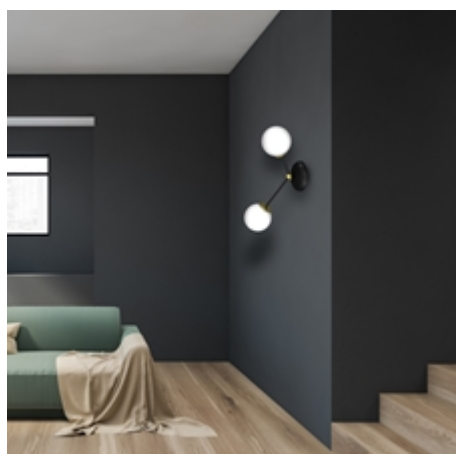

Wall lamp JOY BLACK / GOLD 2xE14Categories: [NEWS INTERNAL LIGHTING](#) \ [KINKIETS](#);www.eko-light.com**SIGNS**

Barcode

5902693774587

Symbol

MLP7458

LOGISTICS

Base unit

pcs

VAT

23%

+4

CHARACTERISTICS

WIDTH (mm): [140mm](#)

DEPTH (mm): [260mm](#)

HEIGHT (mm): [520mm](#)

SHADE HEIGHT (mm): [140mm](#)

CATEGORY IN THE PACKAGE: [FOIL + CUT CARTON](#)

PRODUCER: [Eco-Light](#)

MARK: [Milagro](#)

DESCRIPTION

Collection of JOY GOLD lamps - a classic in a modern edition The

extremely stylish collection of JOY GOLD lamps will surely appeal to lovers of classic arrangement solutions in a slightly refreshed, more modern version. This product family includes 4 products - a double wall lamp and three ceiling lamps (with two, three and four light sources). The greatest advantage of each of these models is the impressive, spherical white glass lampshades mounted on straight metal arms in black or white. Additional charm and elegance are given by golden accents on the shoulder joints, right next to the lampshades and rosettes.

Lamps from the JOY GOLD collection - timeless design, maximum durability

Lamps from the JOY GOLD collection by the Polish brand MiLAGRO are perfect for classic spaces, as well as for glamor and romantic interiors. Wall lamps in white will look great against a floral wallpaper, while those in black tones - on the wall in fashionable, intense colors: bottle green, graphite or dark navy blue. Ceiling lamps can be hung above the round table in the dining room, a comfortable bed with a decorative headboard in the bedroom or among golden mirrors in a woman's wardrobe.