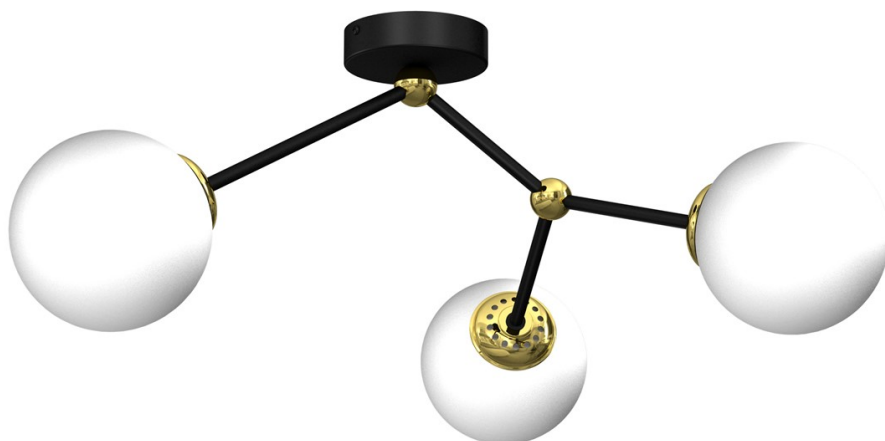

JOY BLACK / GOLD 3xE14 ceiling lampCategories: [NEWS INTERNAL LIGHTING](#) \ [CEILING LAMPS](#) ;www.eko-light.com**SIGNS**

Barcode

5902693774600

Symbol

MLP7460

LOGISTICS

Base unit

pcs

VAT

23%

+4

CHARACTERISTICS

WIDTH (mm): [700mm](#)

DEPTH (mm): [560mm](#)

HEIGHT (mm): [310mm](#)

SHADE HEIGHT (mm): [140mm](#)

SHADE WIDTH (mm): [140mm](#)

POWER: [3xE14](#)

LIGHT SOURCE INCLUDED: [NOT](#)

REPLACEABLE LIGHT SOURCE: [Yes](#)

TENSION: [~230V / 50Hz](#)

THREAD: [E14](#)

LEVEL OF SECURITY: [IP20](#)

NUMBER OF LIGHTING POINTS: [3](#)

CATEGORY IN THE PACKAGE: [FOIL + CUT CARTON](#)

PRODUCER: [Eco-Light](#)

MARK: [Milagro](#)

DESCRIPTION

Collection of JOY GOLD lamps - a classic in a modern edition The

extremely stylish collection of JOY GOLD lamps will surely appeal to lovers of classic arrangement solutions in a slightly refreshed, more modern version. This product family includes 4 products - a double wall lamp and three ceiling lamps (with two, three and four light sources). The greatest advantage of each of these models is the impressive, spherical white glass lampshades mounted on straight metal arms in black or white. Additional charm and elegance are given by golden accents on the shoulder joints, right next to the lampshades and rosettes.