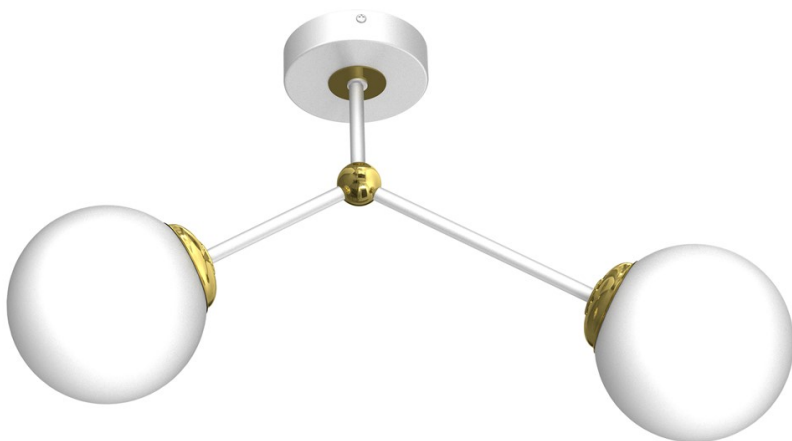

JOY WHITE / GOLD 2xE14 ceiling lamp

Categories: [NEWS INTERNAL LIGHTING](#) \ [CEILING LAMPS](#) ;

www.eko-light.com

SIGNS

Barcode
5902693774631
Symbol
MLP7463

LOGISTICS

Base unit
pcs
VAT
23%