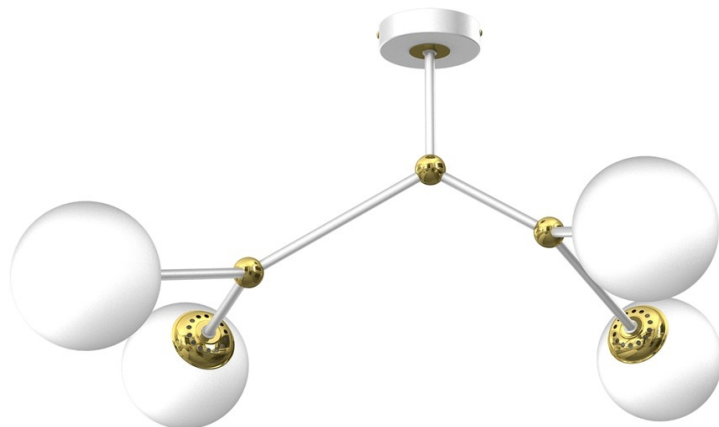

JOY WHITE / GOLD 4xE14 ceiling lamp

Categories: [NEWS INTERNAL LIGHTING](#) \ [CEILING LAMPS](#) ;

www.eko-light.com

SIGNS

Barcode
5902693774655
Symbol
MLP7465

LOGISTICS

Base unit
pcs
VAT
23%

+4

CHARACTERISTICS

WIDTH (mm): [760mm](#)

DEPTH (mm): [580mm](#)

HEIGHT (mm): [360mm](#)

SHADE HEIGHT (mm): [140mm](#)

SHADE WIDTH (mm): [140mm](#)

POWER: [4xE14](#)

LIGHT SOURCE INCLUDED: [NOT](#)

REPLACEABLE LIGHT SOURCE: [Yes](#)

TENSION: [~230V / 50Hz](#)

THREAD: [E14](#)

LEVEL OF SECURITY: [IP20](#)

NUMBER OF LIGHTING POINTS: [4](#)

CASE COLOR: [White / Gold](#)

MATERIAL: [METAL / GLASS](#)

NET WEIGHT: [4.8kg](#)

MARK: [Milagro](#)

DESCRIPTION

Collection of JOY GOLD lamps - a classic in a modern edition The

extremely stylish collection of JOY GOLD lamps will surely appeal to lovers of classic arrangement solutions in a slightly refreshed, more modern version. This product family includes 4 products - a double wall lamp and three ceiling lamps (with two, three and four light sources). The greatest advantage of each of these models is the impressive, spherical white glass lampshades mounted on straight metal arms in black or white. Additional charm and elegance are given by golden accents on the shoulder joints, right next to the lampshades and rosettes.