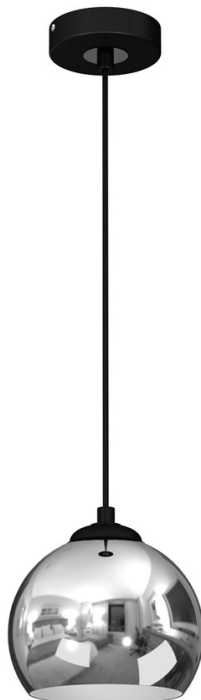

Hanging lamp TORO BLACK / CHROME 1xE27

Categories: [NEW INSIDE LIGHTING](#) \ [HANGING LAMPS](#);

www.eko-light.com

SIGNS

Barcode
5902693774679
Symbol
MLP7467

LOGISTICS

Base unit
pcs
VAT
23%