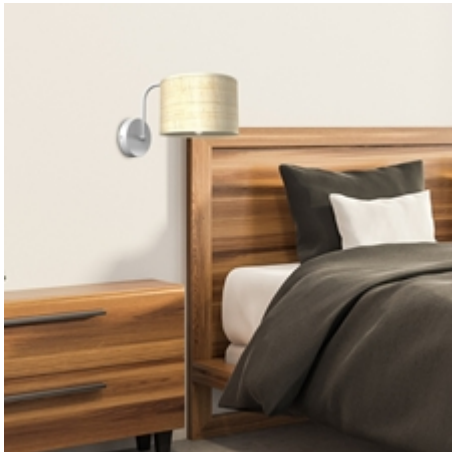

MARSHALL WHITE / RATTAN 1xE27 wall lamp

Categories: [NEWS INTERNAL LIGHTING](#) \ [KINKIETS](#);

www.eko-light.com

SIGNS

Barcode
5902693774822
Symbol
MLP7482

LOGISTICS

Base unit
pcs
VAT
23%

+4

CHARACTERISTICS

WIDTH (mm): [180mm](#)

DEPTH (mm): [290mm](#)

HEIGHT (mm): [180mm](#)

SHADE HEIGHT (mm): [120mm](#)

SHADE WIDTH (mm): [180mm](#)

POWER: [1xE27](#)

LIGHT SOURCE INCLUDED: [NOT](#)

MARK: [Milagro](#)

DESCRIPTION

The MARSHALL lamp collection - the subtle charm of nature

The new MARSHALL lamp family, designed by the Polish brand MiLAGRO, is an excellent proposition for lovers of interior inspired by nature. The collection includes as many as 10 different models, including a round pendant lamp, three round and three square ceiling lamps, wall lamps, a study and a floor lamp. They all have rattan lampshades, white bases and elegant golden accents.