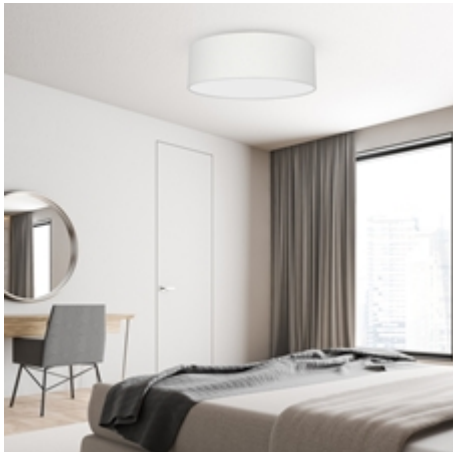

Ceiling lamp ALBION BIEL / COTTON 3xE27

Categories: [NOVELTIES INDOOR LIGHTING](#) \ [CEILING LAMPS](#) ;

www.eko-light.com

SIGNS

Bar code
5902693775119
Symbol
MLP7511

LOGISTICS

Base unit
pcs
VAT
23%

[+4](#)

CHARACTERISTICS

Width: [600mm](#)

Depth: [600mm](#)

Height: [130mm](#)

Height of the shade: [130mm](#)

SHADE WIDTH: [600mm](#)

Power: [3xE27](#)

Source of light: [NOT](#)

Producer: [Eco-Light](#)

Brand: [Milagro](#)

DESCRIPTION

The ALBION lamp collection - brighten up your home

The ALBION collection from the MiLAGRO brand has been designed to provide comprehensive lighting for the entire home. It includes as many as 10 unique models. Among them are ceiling lamps, with two different shapes - with two or three light sources and a pendant lamp, as well as subtle sconces, floor and office lamps. Each of them will be a great point source of light. This impressive number of models will allow you to illuminate several rooms in one house, while maintaining consistency in the interior design. Lamps from the ALBION collection are distinguished by a geometric form - their shades are round or rectangular. The lighting is kept in subdued colors. The collection is dominated by white, which is combined with elegant gray and with subtle golden details. This combination makes the lamps a perfect complement to both minimalistic rooms and those decorated in a glamor style.