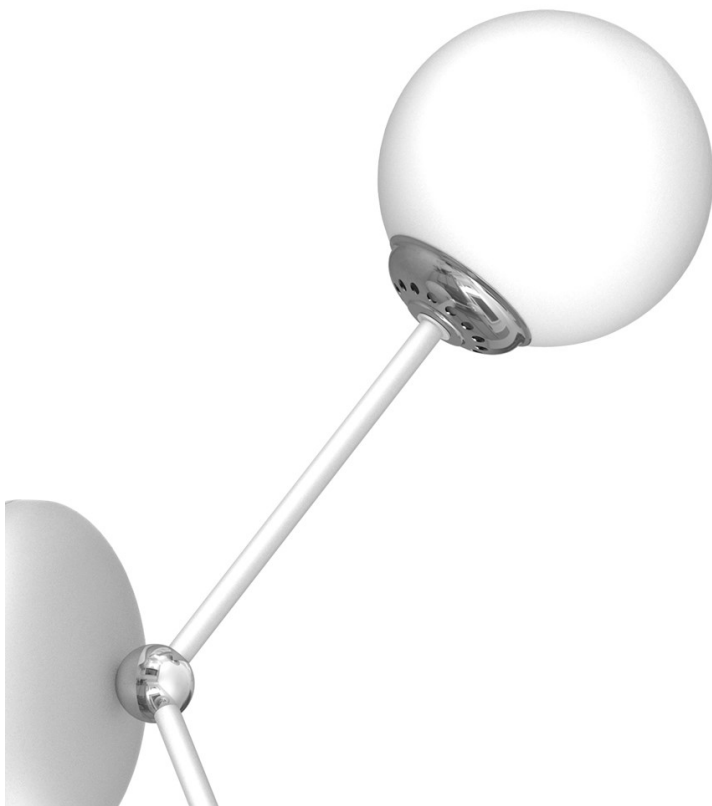

Wall lamp JOY WHITE 2xE14

Categories: [NOVELTIES INDOOR LIGHTING](#) \ [WALL LAMPS](#);

www.eko-light.com

SIGNS

Bar code
5902693775300
Symbol
MLP7530

LOGISTICS

Base unit
pcs
VAT
23%