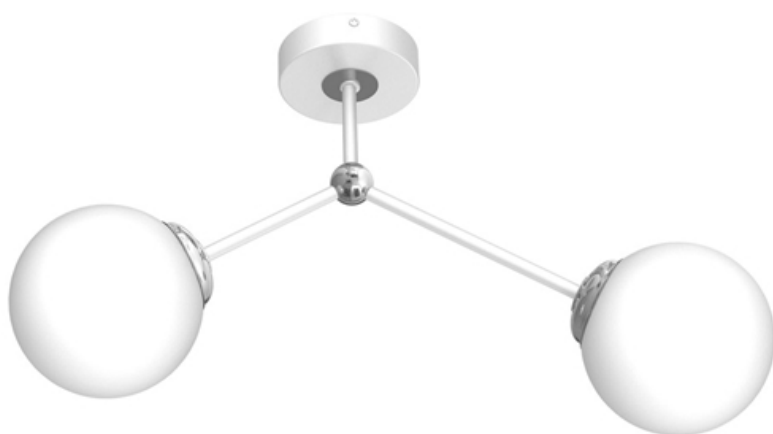

JOY WHITE 2xE14 ceiling lamp

Categories: [NOVELTIES INDOOR LIGHTING](#) \ [CEILING LAMPS](#);

www.eko-light.com

SIGNS

Bar code

5902693775317

Symbol

MLP7531

LOGISTICS

Base unit

pcs

VAT

23%