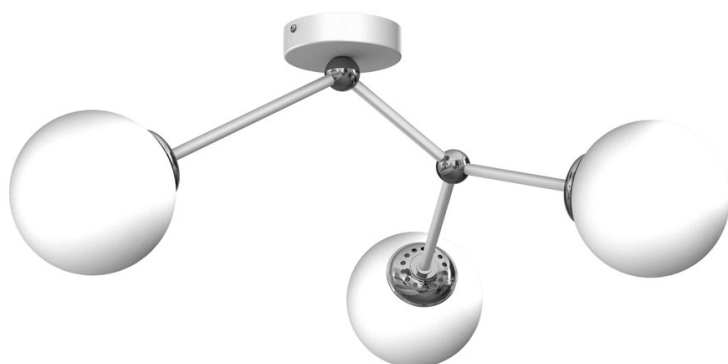

JOY WHITE 3xE14 ceiling lamp

Categories: [NOVELTIES INDOOR LIGHTING](#) \ [CEILING LAMPS](#);

www.eko-light.com

SIGNS

Bar code
5902693775324
Symbol
MLP7532

LOGISTICS

Base unit
pcs
VAT
23%

+9

CHARACTERISTICS

Width: [700mm](#)

Depth: [560mm](#)

Height: [250mm](#)

Height of the shade: [140mm](#)

SHADE WIDTH: [140mm](#)

Power: [3xE14](#)

Source of light: [NOT](#)

Replaceable source of light: [Yes](#)

Voltage: [~ 230V / 50Hz](#)

THREAD: [E14](#)

Ingress Protection (IP): [IP20](#)

NUMBER OF LIGHTING POINTS: [3](#)

Color: [White / Chrome](#)

Made of: [METAL / GLASS](#)

Producer: [Eco-Light](#)

Brand: [Milagro](#)

DESCRIPTION

Collection of JOY GOLD lamps - a classic in a modern edition The

extremely stylish collection of JOY GOLD lamps will surely appeal to lovers of classic arrangement solutions in a slightly refreshed, more modern version. This product family includes 4 products - a double wall lamp and three ceiling lamps (with two, three and four light sources). The greatest advantage of each of these models is the impressive, spherical white glass lampshades mounted on straight metal arms in black or white. Additional charm and elegance are given by golden accents on the shoulder joints, right next to the lampshades and rosettes.