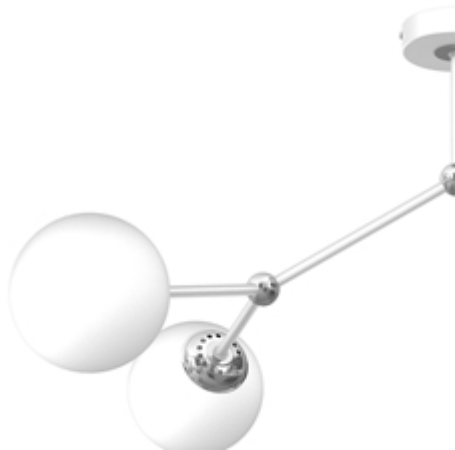

JOY WHITE 4xE14 ceiling lamp

Categories: [NOVELTIES INDOOR LIGHTING](#) \ [CEILING LAMPS](#) ;

www.eko-light.com

SIGNS

Bar code
5902693775331
Symbol
MLP7533

LOGISTICS

Base unit
pcs
VAT
23%

+10

CHARACTERISTICS

Width: [760mm](#)

Depth: [580mm](#)

Height: [560mm](#)

Height of the shade: [140mm](#)

SHADE WIDTH: [140mm](#)

Power: [4xE14](#)

Source of light: [NOT](#)

Replaceable source of light: [Yes](#)

Voltage: [~ 230V / 50Hz](#)

THREAD: [E14](#)

Ingress Protection (IP): [IP20](#)

NUMBER OF LIGHTING POINTS: [4](#)

Color: [White / Chrome](#)

Made of: [METAL / GLASS](#)

Producer: [Eco-Light](#)

Brand: [Milagro](#)

DESCRIPTION

Collection of JOY GOLD lamps - a classic in a modern edition The

extremely stylish collection of JOY GOLD lamps will surely appeal to lovers of classic arrangement solutions in a slightly refreshed, more modern version. This product family includes 4 products - a double wall lamp and three ceiling lamps (with two, three and four light sources). The greatest advantage of each of these models is the impressive, spherical white glass lampshades mounted on straight metal arms in black or white. Additional charm and elegance are given by golden accents on the shoulder joints, right next to the lampshades and rosettes.