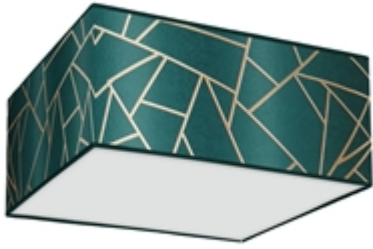

Ceiling lamp ZIGGY GREEN Gold / Bottle green 2xE27

Categories: [NOVELTIES INDOOR LIGHTING](#) \ [CEILING LAMPS](#);

www.eko-light.com

SIGNS

Bar code
5902693775744
Symbol
MLP7574

LOGISTICS

Base unit
pcs
VAT
23%

+3

CHARACTERISTICS

Width: [400mm](#)

Depth: [400mm](#)

Height: [130mm](#)

Height of the shade: [130mm](#)

SHADE WIDTH: [400mm](#)

Power: [2xE27](#)

The collection of ZIGGY lamps consists of as many as 10 different models, and each of them is available in three color versions: white, pink and bottle green. Together, this gives as many as 30 different variants from which you can create your own original sets, playing with form and color. White lamps will look best in bright, pastel spaces, where they will perfectly fit into the entire arrangement. Models with a green shade, set on black bases, will fit better into more toned interiors, for example surrounded by graphite furniture and gray walls. Wall lamps, ceiling lamps and standing lamps in pink and gold are the most feminine proposition that will create a harmonious composition with soft, satin accessories, lots of greenery and floral prints. Persons,