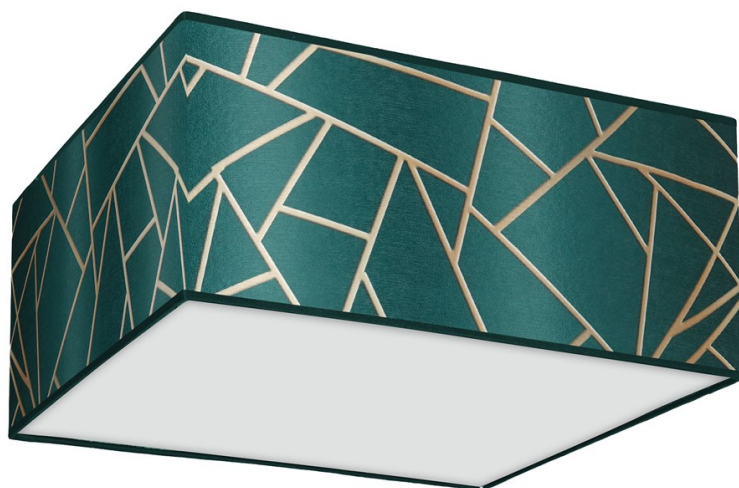

Ceiling lamp ZIGGY GREEN Gold / Bottle green 2xE27

Categories: [NOVELTIES INDOOR LIGHTING](#) \ [CEILING LAMPS](#);

www.eko-light.com

SIGNS

Bar code
5902693775744
Symbol
MLP7574

LOGISTICS

Base unit
pcs
VAT
23%

+3

CHARACTERISTICS

Width: [400mm](#)

Depth: [400mm](#)

Height: [130mm](#)

Height of the shade: [130mm](#)

SHADE WIDTH: [400mm](#)

Power: [2xE27](#)

The collection of ZIGGY lamps consists of as many as 10 different models, and each of them is available in three color versions: white, pink and bottle green. Together, this gives as many as 30 different variants from which you can create your own original sets, playing with form and color. White lamps will look best in bright, pastel spaces, where they will perfectly fit into the entire arrangement. Models with a green shade, set on black bases, will fit better into more toned interiors, for example surrounded by graphite furniture and gray walls. Wall lamps, ceiling lamps and standing lamps in pink and gold are the most feminine proposition that will create a harmonious composition with soft, satin accessories, lots of greenery and floral prints. Persons,