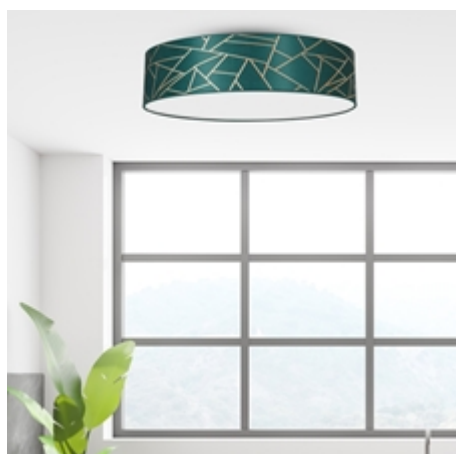

Ceiling lamp ZIGGY GREEN Gold / Bottle green 3xE27

Categories: [NOVELTIES INDOOR LIGHTING](#) \ [CEILING LAMPS](#) ;

www.eko-light.com

SIGNS

Bar code
5902693775799
Symbol
MLP7579

LOGISTICS

Base unit
pcs
VAT
23%

+4

CHARACTERISTICS

Width: [600mm](#)

Depth: [600mm](#)

Height: [130mm](#)

Height of the shade: [130mm](#)

SHADE WIDTH: [600mm](#)

Power: [3xE27](#)

Producer: [Eco-Light](#)

Brand: [Milagro](#)

DESCRIPTION

ZIGGY lamp collection - modern and elegant in one

If you are looking for unique lamps with an intriguing design and the most fashionable colors, the ZIGGY collection by MiLAGRO will surely delight you. Simple, round and square lampshades, covered with a geometric pattern, as well as golden accents make the products from this family perfectly fit into the atmosphere of elegant, modern spaces.

The collection of ZIGGY lamps consists of as many as 10 different models, and each of them is available in three color versions: white, pink and bottle green. Together, this gives as many as 30 different variants from which you can create your own original sets, playing with form and color. White lamps will look best in bright, pastel spaces, where they will perfectly fit into the entire arrangement. Models with a green shade, set on black bases, will fit better into more toned interiors, for example surrounded by graphite furniture and gray walls. Wall lamps, ceiling lamps and standing lamps in pink and gold are the most feminine proposition that will create a harmonious composition with soft, satin accessories, lots of greenery and floral prints. Persons,