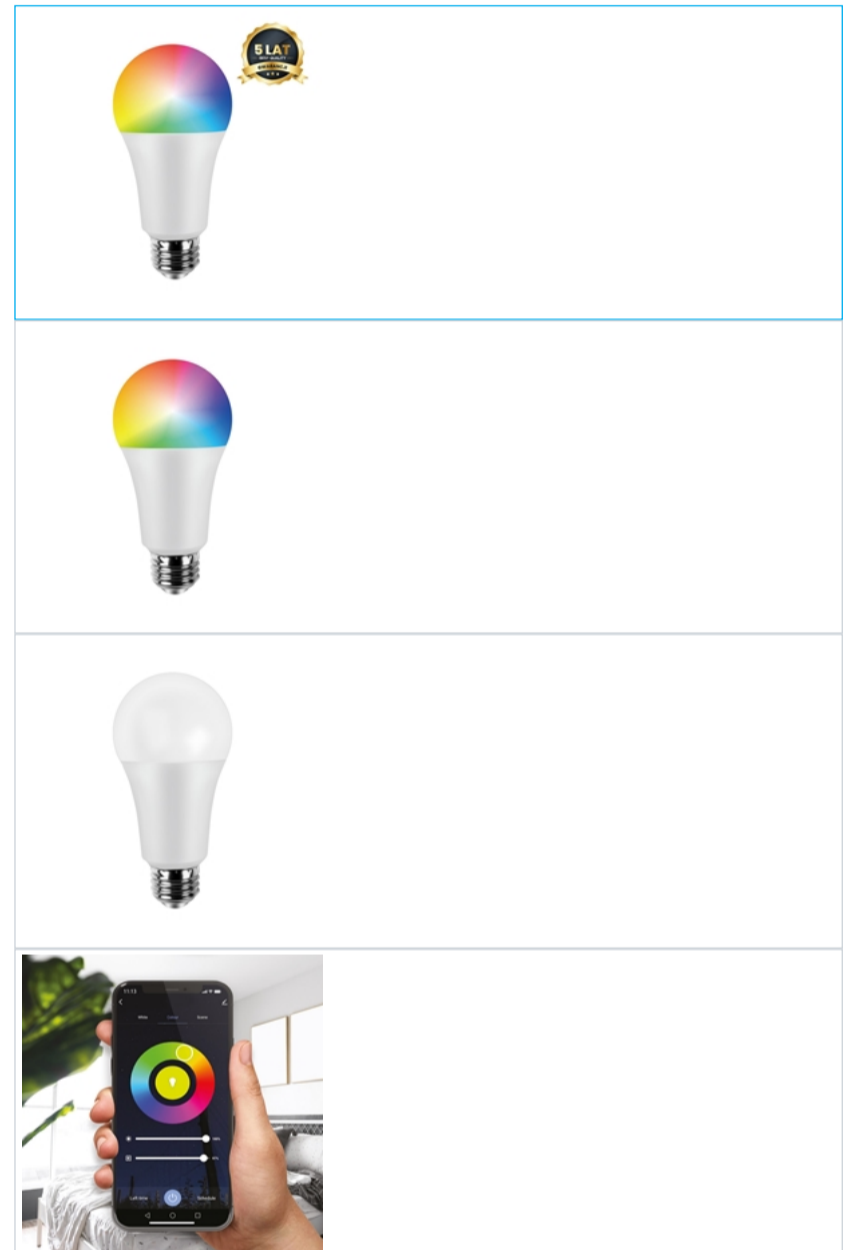

Wi-Fi LED bulb A60 8W E27 Smart Tuya RGB+CCT+DIM

E light www.eko-light.com**SIGNS**

bar code **5902693776659**
 Symbol **EKSM6659**

LOGISTICS

base unit **pcs**
 VAT **23%**

**CHARACTERISTICS**

Width:	60mm
depth:	60mm
Height:	110mm
Power:	8W
luminous flux:	900 lm
color temperature:	VARIABLE 2700K ÷ 6500K + RGB
Dimmable:	Yes
ENERGY CLASS:	E
AVERAGE LIFETIME:	35000h
CRI [RA]:	≥80
Voltage:	~230V/ 50Hz
beam angle:	180°
THREAD:	E27
Ingress Protection (IP):	IP20
Color:	White
Width of packaging:	7
Depth of packaging:	14
Height of packaging:	7
Producer:	Eco-Light

brand:

Eco-Light

DESCRIPTION

RGB Smart bulbs - a way for colors in the interior

RGB Smart bulbs of the Polish brand EKO-LIGHT is an offer for all those who love modern technological solutions and products that make everyday life easier. This range of products includes three types of LED bulbs: A60 E27, A70 E27 and GU10.

RGB bulbs are not only a classic source of bright light, but also have the function of dimming and brightening in the range of 5 to 100%, changing the color from warm to cold, as well as switching to RGB mode and setting any color from this range. Depending on your needs and current preferences, you can therefore decide whether the bulb should glow blue, yellow, green, red, etc. What's more, all changes can be made via a special, free application for smartphones, enabling, among other things, voice communication and sharing control over lighting with another user. In other words: any changes in the intensity or color of light can be made remotely, without having to get out of bed or leave the desk.