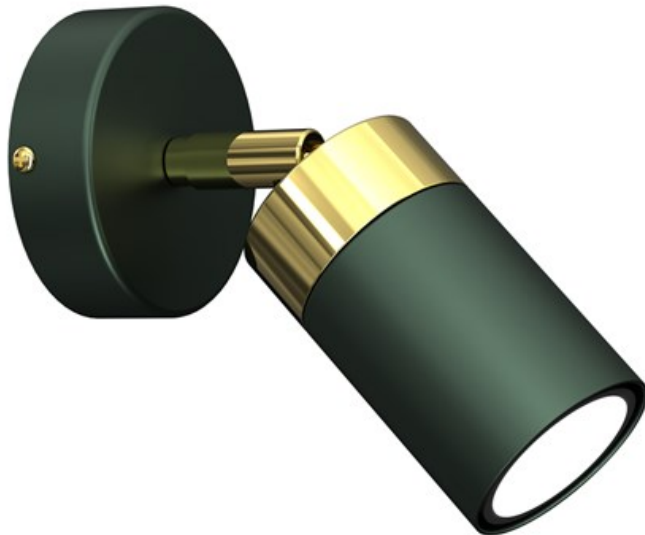

Wall lamp JOKER GREEN / GOLD 1xGU10

Categories: [NOVELTIES](#); [INDOOR LIGHTING](#) \ [WALL LAMPS](#)

www.eko-light.com

SIGNS

Bar code
5902693777175
Symbol
MLP7717

LOGISTICS

Base unit
pcs
VAT
23%