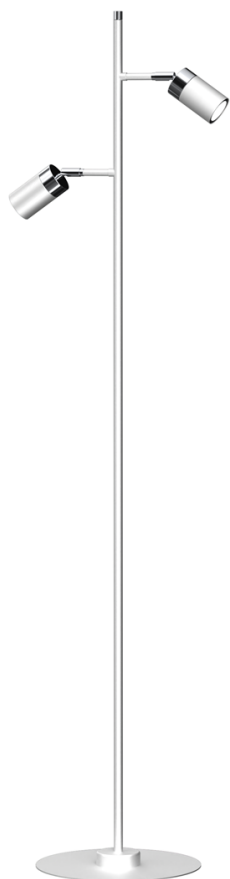

JOKER WHITE / CHROME 1xGU10 floor lampCategories: [NOVELTIES INDOOR LIGHTING](#) \ [FLOOR LAMPS](#);www.eko-light.com

SIGNS

Bar code
5902693777526
Symbol
MLP7752

LOGISTICS

Base unit
pcs
VAT
23%

+3

CHARACTERISTICS

Width: [300mm](#)

Depth: [390mm](#)

Height: [1550mm](#)

Height of the shade: [85mm](#)

SHADE WIDTH: [55mm](#)

Power: [2xGU10](#)

Source of light: [NOT](#)

Replaceable source of light: [Yes](#)

Voltage: [230V / 50Hz](#)

THREAD: [GU10](#)

Ingress Protection (IP): [IP20](#)

NUMBER OF LIGHTING POINTS: [2](#)

Color: [White / Chrome](#)

Made of: [Metal](#)

Net weight: [2.95kg](#)

Gross weight: [3.45kg](#)

You can choose from small wall lamps, slender pendant lamps and practical ceiling lamps with a different number of light sources, as well as floor and bedside lamps. To make the collection even more attractive and increase its design potential, each model is available in several color variants. Depending on your preferences, you can choose navy blue or bottle green with golden accents, or a variant combining white or black with chrome or gold. Models in strong, decisive colors will look great in bright interiors, broken with accessories from the same color range, e.g. navy blue and green cushions or curtains. White and black lamps will fit into the atmosphere of any room - both modern, loft and glamor.