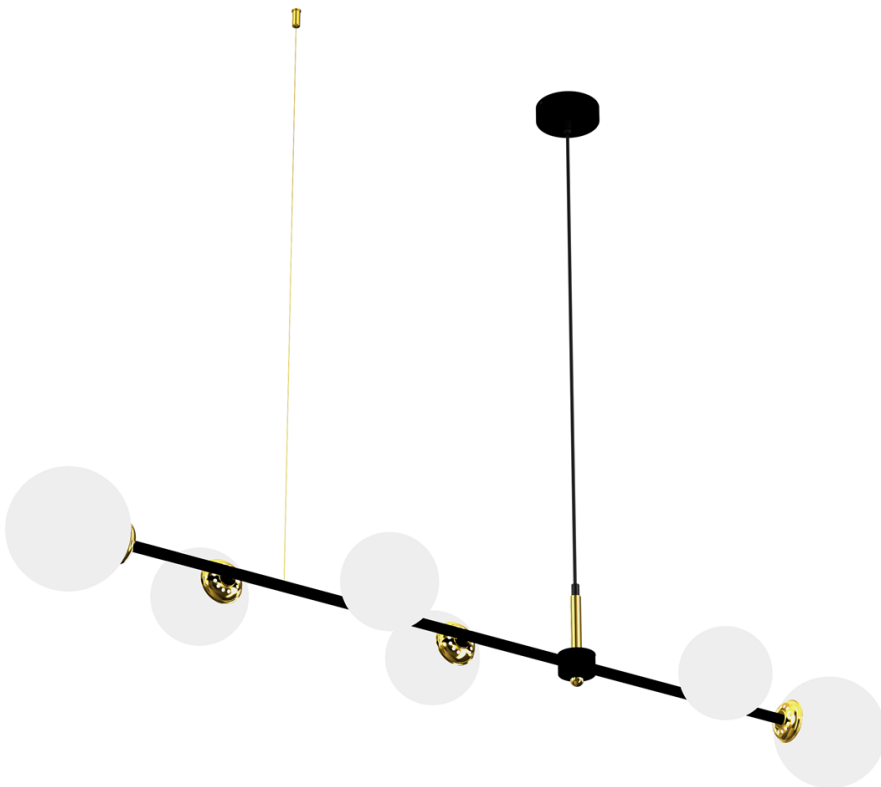

Hanging lamp POP 6xE14

Categories: [NOVELTIES INDOOR LIGHTING](#) \ [SUSPENDED LAMPS](#);

www.eko-light.com

SIGNS

Bar code
5902693778462
Symbol
MLP7846

LOGISTICS

Base unit
pcs
VAT
23%

+5

CHARACTERISTICS

Width: [940mm](#)

Depth: [350mm](#)

Adjustable height: [300-900mm](#)

Height of the shade: [150mm](#)

SHADE WIDTH (mm): [140mm](#)

Power: [6xE14](#)

Source of light: [NOT](#)

Replaceable source of light: [Yes](#)

Dimmable: [Yeah](#)

Voltage: [~ 230v / 50Hz](#)

THREAD: [E14](#)

Ingress Protection (IP): [IP20](#)

NUMBER OF LIGHTING POINTS: [6](#)

Color: [Black / Gold](#)

Made of: [Metal + glass](#)

Producer: [Eco-Light](#)

Brand: [Milagro](#)

DESCRIPTION

POP - a modern classic, a popular interior design trend

The POP collection is a timeless beauty. Lamps of this family represent the most fashionable interior design trends of recent seasons. Spherical, glass lampshades look elegant in any modern and classic arrangement. Thanks to the minimalist design of these lamps, you can freely experiment when arranging various rooms.