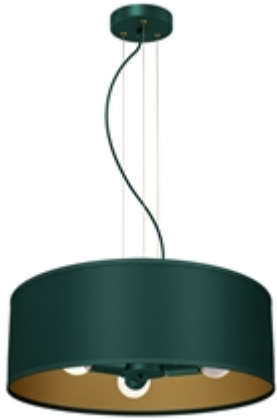

Hanging lamp VERDE GREEN 3xE27

Categories: [NOVELTIES INDOOR LIGHTING](#) \ [SUSPENDED LAMPS](#);

www.eko-light.com

SIGNS

Bar code
5902693778790
Symbol
MLP7879

LOGISTICS

Base unit
pcs
VAT
23%

+3

CHARACTERISTICS

Width: [500mm](#)

Depth: [500mm](#)

Adjustable height: [400-900mm](#)

Height of the shade: [250mm](#)

SHADE WIDTH (mm): [500mm](#)

Power: [3xE27](#)

Source of light: [NOT](#)

Replaceable source of light: [Yes](#)

Voltage: [~ 230V / 50Hz](#)

THREAD: [E27](#)

Ingress Protection (IP): [IP20](#)

Color: [Green](#)

Made of: [METAL / FABRIC](#)

Net weight: [1.31kg](#)

Gross weight: [2.42kg](#)

Producer: [Eco-Light](#)

Brand: [Milagro](#)

DESCRIPTION

The VERDE lamp collection - the face of style and elegance

The new VERDE product family of the Polish brand MiLAGRO will delight anyone looking for stylish accessories with a noble finish for their home or office. This collection includes 10 different models, including wall lamps, round and square ceiling lamps, overhangs, as well as a bedside lamp and a floor lamp. Each of the proposals is available in the color of bottle green with small golden accents.