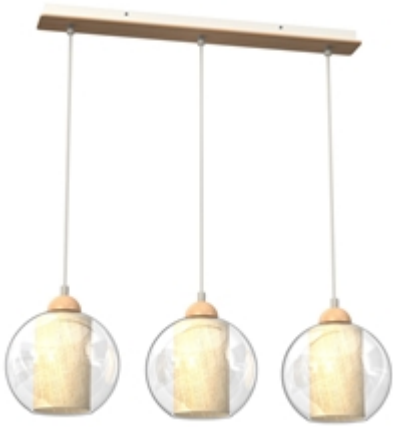

Hanging lamp TELA 3xE27

Categories: [NOVELTIES INDOOR LIGHTING](#) \ [SUSPENDED LAMPS](#);

www.eko-light.com

SIGNS

Bar code
5902693779575
Symbol
MLP7957

LOGISTICS

Base unit
pcs
VAT
23%

+5

CHARACTERISTICS

Width: [600mm](#)

Depth: [200mm](#)

Adjustable height: [500-900mm](#)

Height of the shade: [200mm](#)

SHADE WIDTH (mm): [200mm](#)

Power: [3xE27](#)

Source of light: [NOT](#)

Replaceable source of light: [Yes](#)

Dimmable: [Yeah](#)

Voltage: [~ 230v / 50Hz](#)

THREAD: [E27](#)

Ingress Protection (IP): [IP20](#)

NUMBER OF LIGHTING POINTS: [3](#)

Color: [White](#)

Made of: [METAL + GLASS + WOOD](#)

The TELA lamp family consists of a wall lamp and 3 hanging lamps with one and 3 light sources.

The Tela models are primarily rattan wrapped in a glass ball with the addition of wood. They will find a wide audience among people who feel best in interiors where you can feel the breath of nature. This eco-style lighting will look great in Scandinavian interiors.