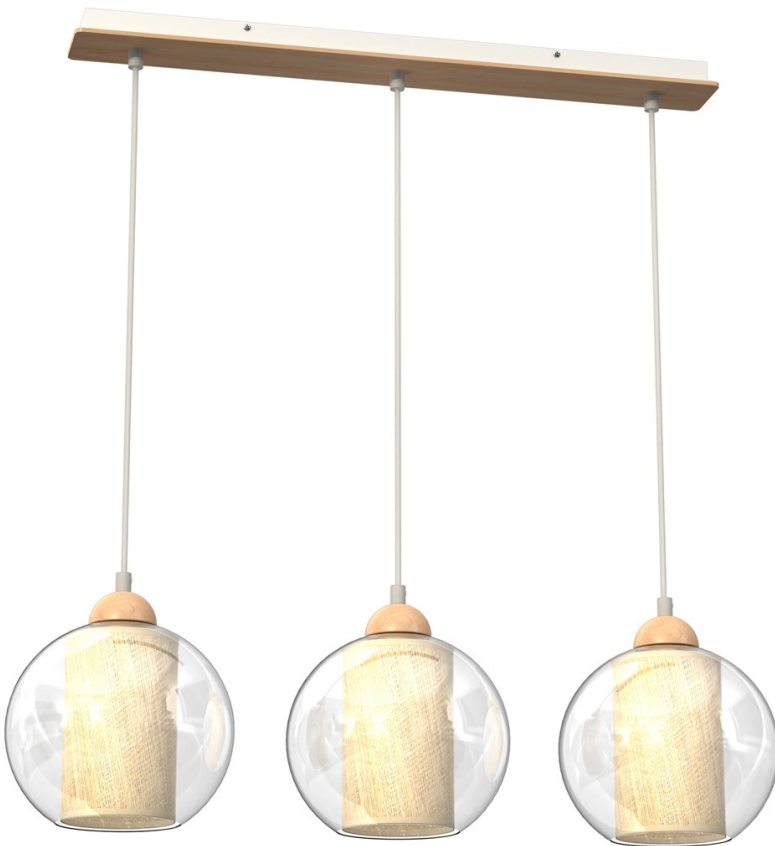

Hanging lamp TELA 3xE27

Categories: [NOVELTIES INDOOR LIGHTING](#) \ [SUSPENDED LAMPS](#);

www.eko-light.com

SIGNS

Bar code
5902693779575
Symbol
MLP7957

LOGISTICS

Base unit
pcs
VAT
23%

+5

CHARACTERISTICS

Width: [600mm](#)

Depth: [200mm](#)

Adjustable height: [500-900mm](#)

Height of the shade: [200mm](#)

SHADE WIDTH (mm): [200mm](#)

Power: [3xE27](#)

Source of light: [NOT](#)

Replaceable source of light: [Yes](#)

Dimmable: [Yeah](#)

Voltage: [~ 230v / 50Hz](#)

THREAD: [E27](#)

Ingress Protection (IP): [IP20](#)

NUMBER OF LIGHTING POINTS: [3](#)

Color: [White](#)

Made of: [METAL + GLASS + WOOD](#)

The TELA lamp family consists of a wall lamp and 3 hanging lamps with one and 3 light sources.

The Tela models are primarily rattan wrapped in a glass ball with the addition of wood. They will find a wide audience among people who feel best in interiors where you can feel the breath of nature. This eco-style lighting will look great in Scandinavian interiors.