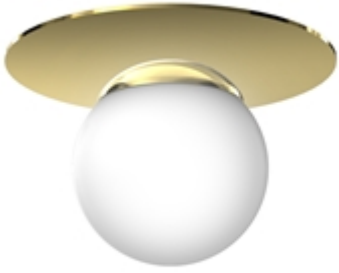

Ceiling lamp PLATO 1xE14 19cm

Categories: [NOVELTIES INDOOR LIGHTING](#) \ [CEILING LAMPS INDOOR LIGHTING](#) \ [SUSPENDED LAMPS](#) ; ;

www.eko-light.com

SIGNS

Bar code
5902693779674
Symbol
MLP7967

LOGISTICS

Base unit
pcs
VAT
23%

+4

CHARACTERISTICS

Width: [190mm](#)

Depth: [190mm](#)

Height: [180mm](#)

Height of the shade: [140mm](#)

SHADE WIDTH (mm): [140mm](#)

CATEGORY IN THE PACKAGE: [CARTON + FOIL](#)

Producer: [Eco-Light](#)

Brand: [Milagro](#)

DESCRIPTION

The PLATO lamp collection - modern classic

The PLATO ceiling lamp series is aimed at all connoisseurs of classic style with a modern twist. The lighting manufacturer MiLAGRO made sure in this case that the luminaires refer to the past and at the same time contain a part of the future. The PLATO lamp family represents the harmony of timeless forms that are defined by modern materials and technologies.

White, subtle opal glass spheres evenly distribute the soft light in the interior, without any glare. The simplicity of the form, on the other hand, introduces elegance and style into the rooms. The milk balls are complemented by a golden roof lining, which, when you turn on the light, pleases the eye with a beautiful, golden glow.