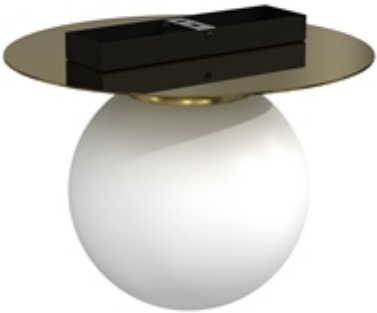

Ceiling lamp PLATO 1xE14 19cm

Categories: [NOVELTIES INDOOR LIGHTING](#) \ [CEILING LAMPS INDOOR LIGHTING](#) \ [SUSPENDED LAMPS](#) ; ;

www.eko-light.com

SIGNS

Bar code
5902693779674
Symbol
MLP7967

LOGISTICS

Base unit
pcs
VAT
23%

+4

CHARACTERISTICS

Width: [190mm](#)

Depth: [190mm](#)

Height: [180mm](#)

Height of the shade: [140mm](#)

SHADE WIDTH (mm): [140mm](#)

CATEGORY IN THE PACKAGE: [CARTON + FOIL](#)

Producer: [Eco-Light](#)

Brand: [Milagro](#)

DESCRIPTION

The PLATO lamp collection - modern classic

The PLATO ceiling lamp series is aimed at all connoisseurs of classic style with a modern twist. The lighting manufacturer MiLAGRO made sure in this case that the luminaires refer to the past and at the same time contain a part of the future. The PLATO lamp family represents the harmony of timeless forms that are defined by modern materials and technologies.

White, subtle opal glass spheres evenly distribute the soft light in the interior, without any glare. The simplicity of the form, on the other hand, introduces elegance and style into the rooms. The milk balls are complemented by a golden roof lining, which, when you turn on the light, pleases the eye with a beautiful, golden glow.