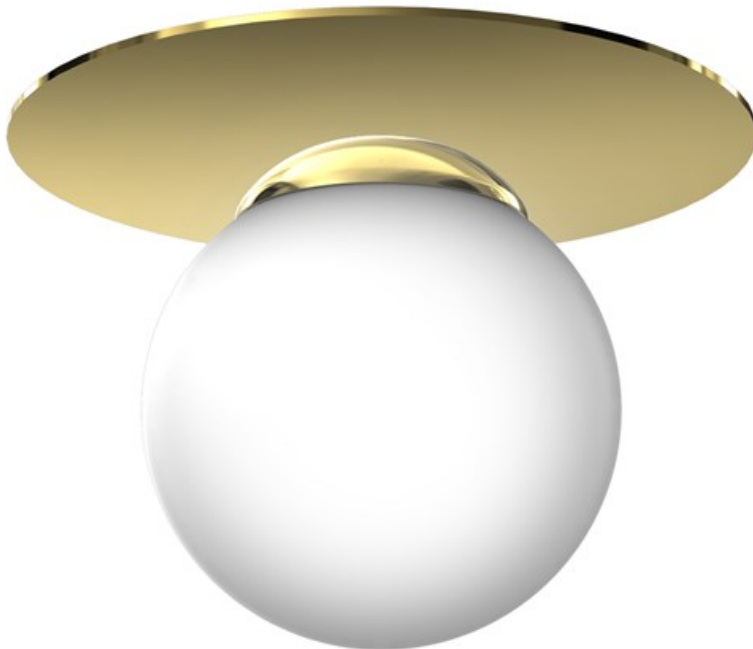

Ceiling lamp PLATO 1xE14 22cm

Categories: [NOVELTIES INDOOR LIGHTING](#) \ [CEILING LAMPS INDOOR LIGHTING](#) \ [SUSPENDED LAMPS](#) ; ;

www.eko-light.com

SIGNS

Bar code
5902693779681
Symbol
MLP7968

LOGISTICS

Base unit
pcs
VAT
23%

+4

CHARACTERISTICS

Width: [220mm](#)

Depth: [220mm](#)

Height: [210mm](#)

Height of the shade: [170mm](#)

SHADE WIDTH (mm): [170mm](#)

CATEGORY IN THE PACKAGE: [CARTON + FOIL](#)

Producer: [Eco-Light](#)

Brand: [Milagro](#)

DESCRIPTION

The PLATO lamp collection - modern classic

The PLATO ceiling lamp series is aimed at all connoisseurs of classic style with a modern twist. The lighting manufacturer MiLAGRO made sure in this case that the luminaires refer to the past and at the same time contain a part of the future. The PLATO lamp family represents the harmony of timeless forms that are defined by modern materials and technologies.

White, subtle opal glass spheres evenly distribute the soft light in the interior, without any glare. The simplicity of the form, on the other hand, introduces elegance and style into the rooms. The milk balls are complemented by a golden roof lining, which, when you turn on the light, pleases the eye with a beautiful, golden glow.