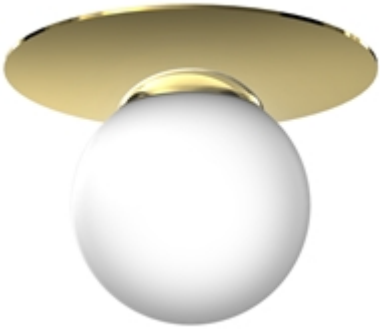

Ceiling lamp PLATO 1xE14 22cm

Categories: [NOVELTIES INDOOR LIGHTING](#) \ [CEILING LAMPS INDOOR LIGHTING](#) \ [SUSPENDED LAMPS](#) ; ;

www.eko-light.com

SIGNS

Bar code
5902693779681
Symbol
MLP7968

LOGISTICS

Base unit
pcs
VAT
23%

+4

CHARACTERISTICS

Width: [220mm](#)

Depth: [220mm](#)

Height: [210mm](#)

Height of the shade: [170mm](#)

SHADE WIDTH (mm): [170mm](#)

CATEGORY IN THE PACKAGE: [CARTON + FOIL](#)

Producer: [Eco-Light](#)

Brand: [Milagro](#)

DESCRIPTION

The PLATO lamp collection - modern classic

The PLATO ceiling lamp series is aimed at all connoisseurs of classic style with a modern twist. The lighting manufacturer MiLAGRO made sure in this case that the luminaires refer to the past and at the same time contain a part of the future. The PLATO lamp family represents the harmony of timeless forms that are defined by modern materials and technologies.

White, subtle opal glass spheres evenly distribute the soft light in the interior, without any glare. The simplicity of the form, on the other hand, introduces elegance and style into the rooms. The milk balls are complemented by a golden roof lining, which, when you turn on the light, pleases the eye with a beautiful, golden glow.