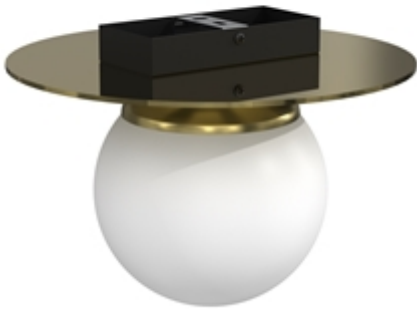

Ceiling lamp PLATO 1xE14 25cm

Categories: [NOVELTIES INDOOR LIGHTING](#) \ [CEILING LAMPS INDOOR LIGHTING](#) \ [SUSPENDED LAMPS](#) ; ;

www.eko-light.com

SIGNS

Bar code
5902693779698
Symbol
MLP7969

LOGISTICS

Base unit
pcs
VAT
23%

+4

CHARACTERISTICS

Width: [250mm](#)

Depth: [250mm](#)

Height: [240mm](#)

Height of the shade: [200mm](#)

SHADE WIDTH (mm): [200mm](#)

CATEGORY IN THE PACKAGE: [CARTON + FOIL](#)

Producer: [Eco-Light](#)

Brand: [Milagro](#)

DESCRIPTION

The PLATO lamp collection - modern classic

The PLATO ceiling lamp series is aimed at all connoisseurs of classic style with a modern twist. The lighting manufacturer MiLAGRO made sure in this case that the luminaires refer to the past and at the same time contain a part of the future. The PLATO lamp family represents the harmony of timeless forms that are defined by modern materials and technologies.

White, subtle opal glass spheres evenly distribute the soft light in the interior, without any glare. The simplicity of the form, on the other hand, introduces elegance and style into the rooms. The milk balls are complemented by a golden roof lining, which, when you turn on the light, pleases the eye with a beautiful, golden glow.