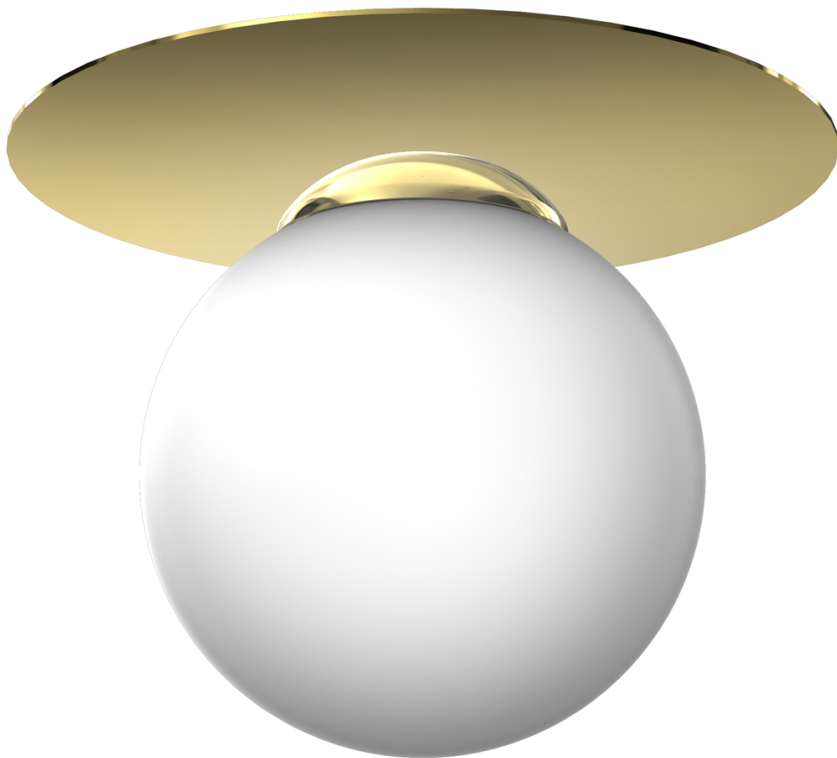

Ceiling lamp PLATO 1xE14 25cm

Categories: [NOVELTIES INDOOR LIGHTING](#) \ [CEILING LAMPS INDOOR LIGHTING](#) \ [SUSPENDED LAMPS](#) ; ;

www.eko-light.com

SIGNS

Bar code
5902693779698
Symbol
MLP7969

LOGISTICS

Base unit
pcs
VAT
23%

+4

CHARACTERISTICS

Width: [250mm](#)

Depth: [250mm](#)

Height: [240mm](#)

Height of the shade: [200mm](#)

SHADE WIDTH (mm): [200mm](#)

CATEGORY IN THE PACKAGE: [CARTON + FOIL](#)

Producer: [Eco-Light](#)

Brand: [Milagro](#)

DESCRIPTION

The PLATO lamp collection - modern classic

The PLATO ceiling lamp series is aimed at all connoisseurs of classic style with a modern twist. The lighting manufacturer MiLAGRO made sure in this case that the luminaires refer to the past and at the same time contain a part of the future. The PLATO lamp family represents the harmony of timeless forms that are defined by modern materials and technologies.

White, subtle opal glass spheres evenly distribute the soft light in the interior, without any glare. The simplicity of the form, on the other hand, introduces elegance and style into the rooms. The milk balls are complemented by a golden roof lining, which, when you turn on the light, pleases the eye with a beautiful, golden glow.