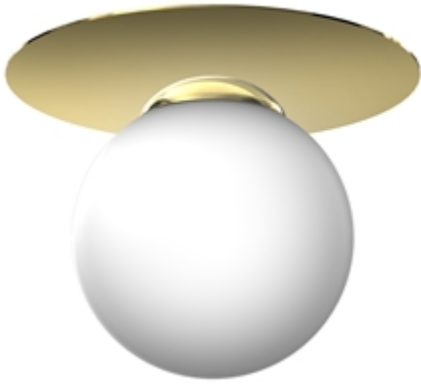

Ceiling lamp PLATO 1xE14 25cm

Categories: [NOVELTIES INDOOR LIGHTING](#) \ [CEILING LAMPS INDOOR LIGHTING](#) \ [SUSPENDED LAMPS](#) ; ;

www.eko-light.com

SIGNS

Bar code
5902693779698
Symbol
MLP7969

LOGISTICS

Base unit
pcs
VAT
23%

+4

CHARACTERISTICS

Width: [250mm](#)

Depth: [250mm](#)

Height: [240mm](#)

Height of the shade: [200mm](#)

SHADE WIDTH (mm): [200mm](#)

CATEGORY IN THE PACKAGE: [CARTON + FOIL](#)

Producer: [Eco-Light](#)

Brand: [Milagro](#)

DESCRIPTION

The PLATO lamp collection - modern classic

The PLATO ceiling lamp series is aimed at all connoisseurs of classic style with a modern twist. The lighting manufacturer MiLAGRO made sure in this case that the luminaires refer to the past and at the same time contain a part of the future. The PLATO lamp family represents the harmony of timeless forms that are defined by modern materials and technologies.

White, subtle opal glass spheres evenly distribute the soft light in the interior, without any glare. The simplicity of the form, on the other hand, introduces elegance and style into the rooms. The milk balls are complemented by a golden roof lining, which, when you turn on the light, pleases the eye with a beautiful, golden glow.