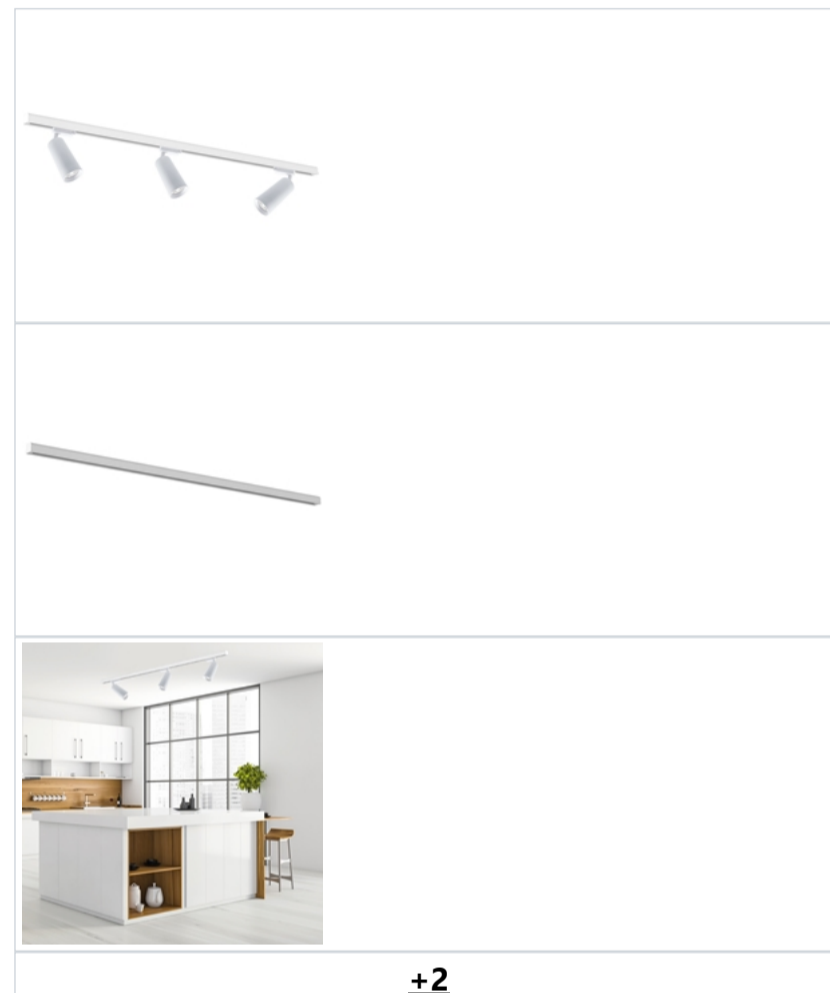

Track set 3xMica (GU10) + Guide 1.5m - White

SIGNS

bar code **5902693782766**
 Symbol **ML8276**

LOGISTICS

base unit **pcs**
 VAT **23%**

**+2**

CHARACTERISTICS

Width:	1500mm
depth:	90mm
Height:	210mm
LENS WIDTH (mm):	90mm
Power:	3xGU10
Source of light:	NO
Replaceable source of light:	Yes
Voltage:	~230V/ 50Hz
THREAD:	GU10
Ingress Protection (IP):	IP20
NUMBER OF LIGHT POINTS:	3
Color:	White
Made of:	aluminum
netweight:	2.10kg
gross weight:	2.50kg
Width of packaging:	151
Depth of packaging:	8
Height of packaging:	8
Quantity in gross packaging:	1
PACKAGING CATEGORY:	CARDBOARD
PACKAGE CATEGORY:	CARDBOARD+ FOIL
Producer:	Eco-Light
brand:	Milagro

DESCRIPTION

A modern Milagro lighting set designed for mounting in a rail system. The set includes three spotlights from the Mica family (1xGU10) and a 1-circuit track with a length of 1.5 m. Solutions of this type are widely used both inside residential and commercial premises. The spotlights can be plugged in anywhere on the rail, moved, rotated - thanks to which we can easily direct the light to the point we choose. An additional advantage of the luminaires is the replaceable light source, thanks to which we can easily adjust the appropriate color of light, and in the event of a failure, we can easily replace the bulb.