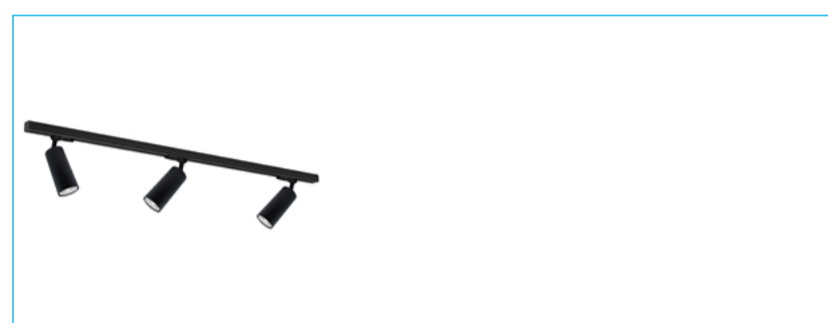

Track set 3xMica (GU10) + Guide 1.5m - Black

SIGNS

bar code **5902693782773**
 Symbol **ML8277**

LOGISTICS

base unit **pcs**
 VAT **23%**

+2

CHARACTERISTICS

Width:	1500mm
depth:	90mm
Height:	210mm
LENS WIDTH (mm):	90mm
Power:	3xGU10
Source of light:	NO
Replaceable source of light:	Yes
Voltage:	~230V/ 50Hz
THREAD:	GU10
Ingress Protection (IP):	IP20
NUMBER OF LIGHT POINTS:	3
Color:	Black
Made of:	aluminum
netweight:	2.10kg
gross weight:	2.50kg
Width of packaging:	151
Depth of packaging:	8
Height of packaging:	8
Quantity in gross packaging:	1
PACKAGING CATEGORY:	CARDBOARD
PACKAGE CATEGORY:	CARDBOARD+FOIL
Producer:	Eco-Light
brand:	Milagro

DESCRIPTION

A modern Milagro lighting set designed for mounting in a rail system. The set includes three spotlights from the Mica family (1xGU10) and a 1-circuit track with a length of 1.5 m. Solutions of this type are widely used both inside residential and commercial premises. The spotlights can be plugged in anywhere on the rail, moved, rotated - thanks to which we can easily direct the light to the point we choose. An additional advantage of the luminaires is the replaceable light source, thanks to which we can easily adjust the appropriate color of light, and in the event of a failure, we can easily replace the bulb.