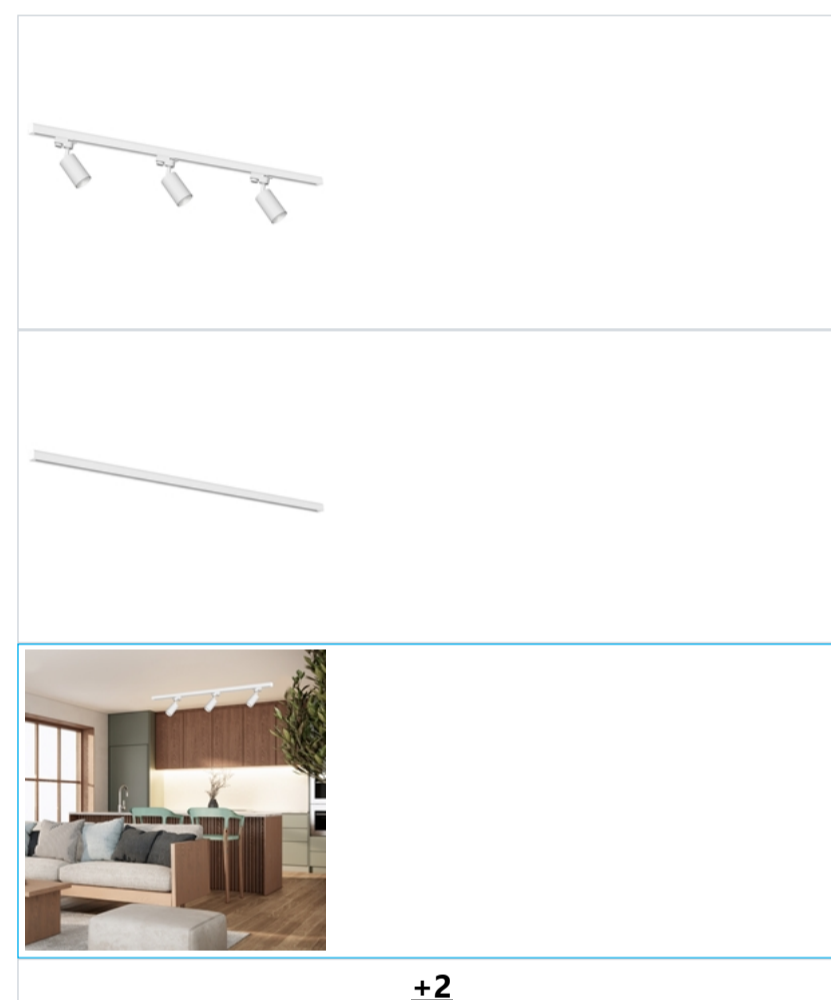

Set of 3xPipe GU10 track + 1.5 m guide - White

SIGNS

bar code **5902693787204**
 Symbol **ML8720**

LOGISTICS

base unit **pcs**
 VAT **23%**

CHARACTERISTICS

Width:	1500mm
depth:	75mm
Height:	180mm
LENS WIDTH (mm):	60mm
Power:	3xGU10
Source of light:	NO
Replaceable source of light:	Yes
Voltage:	~230V/ 50Hz
THREAD:	GU10
Ingress Protection (IP):	IP20
NUMBER OF LIGHT POINTS:	3
Color:	White
Made of:	Aluminum
Net weight:	3.25kg
Gross weight:	4kg
Width of packaging:	151
Depth of packaging:	8
Height of packaging:	8
Quantity in gross packaging:	1
KATEGORIA OPAKOWANIA:	KARTON
KATEGORIA W OPAKOWANIU:	KARTON+FOLIA
Producer:	Eko-Light
Brand:	Milagro

OPIS

A modern Milagro lighting set designed for mounting in a rail system. The set includes three spotlights from the Pipe family (1xGU10) and a 1-circuit track with a length of 1.5 m. Solutions of this type are widely used both inside residential and commercial premises. The spotlights can be plugged in anywhere on the rail, moved, rotated - thanks to which we can easily direct the light to the point we choose. An additional advantage of the luminaires is the replaceable light source, thanks to which we can easily adjust the appropriate color of light, and in the event of a failure, we can easily replace the bulb.