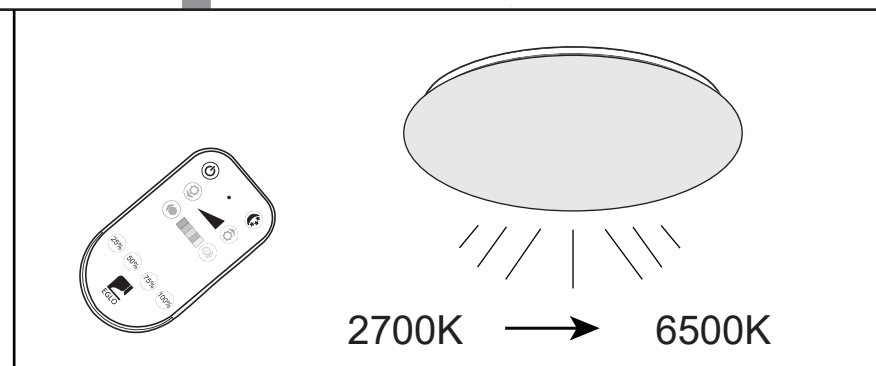

Art.Nr.: 75507, 31048
www.eglo.com

ET3386 IR-remote control for article no.75507, 31048

1		ON/OFF
2		10%
3		10%
	hold 3S	10%
4		100%
	hold 3S	100%
5		2700K 6500K
	hold 3S	2700K 6500K
6		2700K 6500K
	hold 3S	2700K 6500K
7		25%
8		50%
9		75%
10		100%