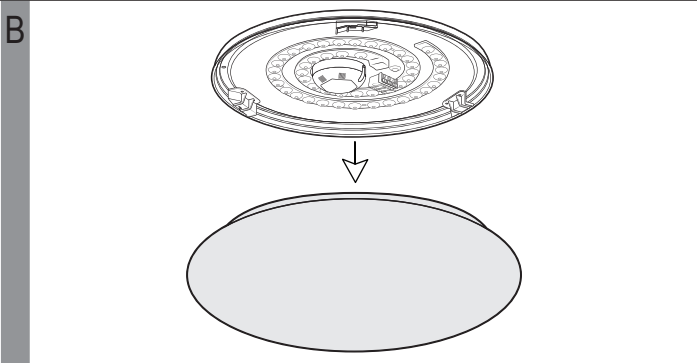

Art.Nr.: 75507, 31048
www.eglo.com

ET3386 IR-remote control for article no.75507, 31048

1		ON/OFF
2		10%
3		10%
	hold 3S	10%
4		100%
	hold 3S	100%
5		2700K 6500K
	hold 3S	2700K 6500K
6		2700K 6500K
	hold 3S	2700K 6500K
7		25%
8		50%
9		75%
10		100%