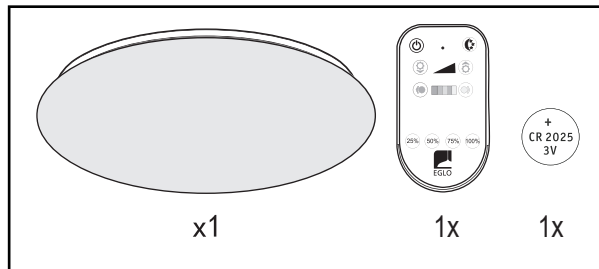

Art.Nr.: 75507, 31048
www.eglo.com

ET3386 IR-remote control for article no.75507, 31048

1		ON/OFF
2		10%
3		10%
	hold 3S	10%
4		100%
	hold 3S	100%
5		2700K 6500K
	hold 3S	2700K 6500K
6		2700K 6500K
	hold 3S	2700K 6500K
7		25%
8		50%
9		75%
10		100%