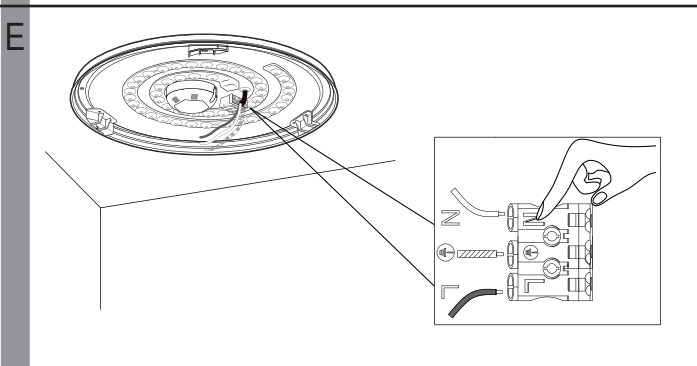

Art.Nr.: 75507, 31048
www.eglo.com

ET3386 IR-remote control for article no.75507, 31048

1		ON/OFF
2		10%
3		10%
	hold 3S	10%
4		100%
	hold 3S	100%
5		2700K 6500K
	hold 3S	2700K 6500K
6		2700K 6500K
	hold 3S	2700K 6500K
7		25%
8		50%
9		75%
10		100%