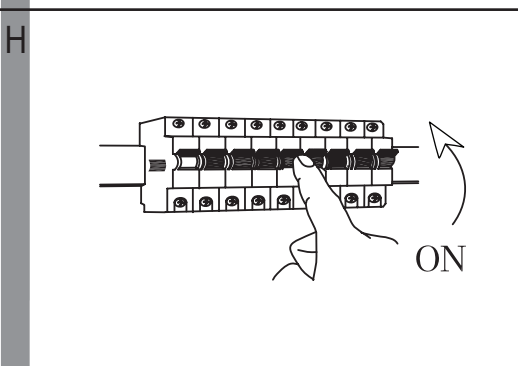

Art.Nr.: 75507, 31048
www.eglo.com

ET3386 IR-remote control for article no.75507, 31048

1		ON/OFF
2		10%
3		10%
	hold 3S	10%
4		100%
	hold 3S	100%
5		2700K 6500K
	hold 3S	2700K 6500K
6		2700K 6500K
	hold 3S	2700K 6500K
7		25%
8		50%
9		75%
10		100%