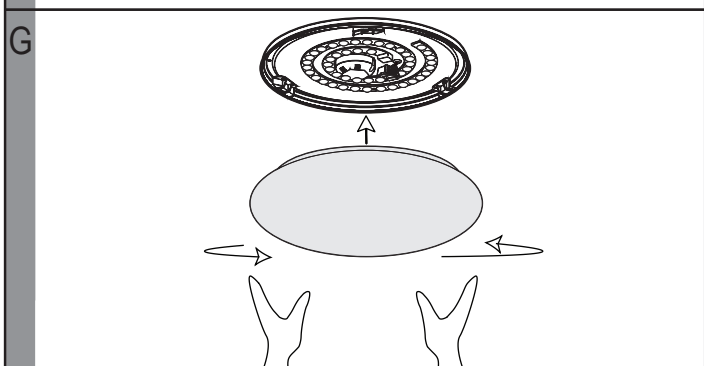

Art.Nr.: 75507, 31048
www.eglo.com

ET3386 IR-remote control for article no.75507, 31048

1		ON/OFF
2		10%
3		10%
	hold 3S	10%
4		100%
	hold 3S	100%
5		2700K 6500K
	hold 3S	2700K 6500K
6		2700K 6500K
	hold 3S	2700K 6500K
7		25%
8		50%
9		75%
10		100%