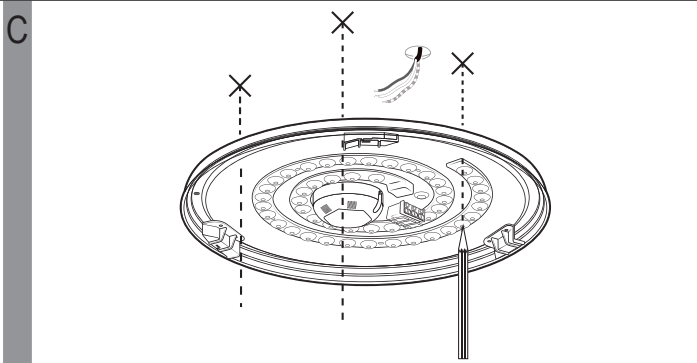

Art.Nr.: 75507, 31048
www.eglo.com

ET3386 IR-remote control for article no.75507, 31048

1		ON/OFF
2		10%
3		10%
	hold 3S	10%
4		100%
	hold 3S	100%
5		2700K 6500K
	hold 3S	2700K 6500K
6		2700K 6500K
	hold 3S	2700K 6500K
7		25%
8		50%
9		75%
10		100%