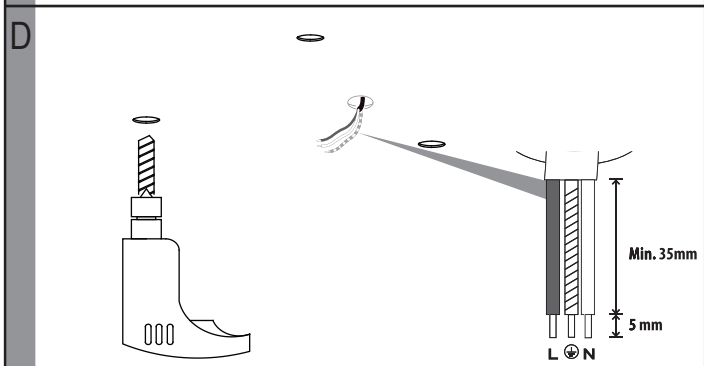

Art.Nr.: 75507, 31048
www.eglo.com

ET3386 IR-remote control for article no.75507, 31048

1		ON/OFF
2		10%
3		10%
	hold 3S	10%
4		100%
	hold 3S	100%
5		2700K 6500K
	hold 3S	2700K 6500K
6		2700K 6500K
	hold 3S	2700K 6500K
7		25%
8		50%
9		75%
10		100%