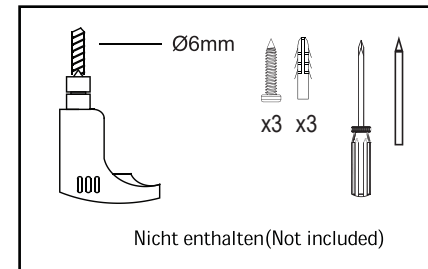

Art.Nr.: 75507, 31048
www.eglo.com

ET3386 IR-remote control for article no.75507, 31048

1		ON/OFF
2		10%
3		10%
	hold 3S	10%
4		100%
	hold 3S	100%
5		2700K 6500K
	hold 3S	2700K 6500K
6		2700K 6500K
	hold 3S	2700K 6500K
7		25%
8		50%
9		75%
10		100%