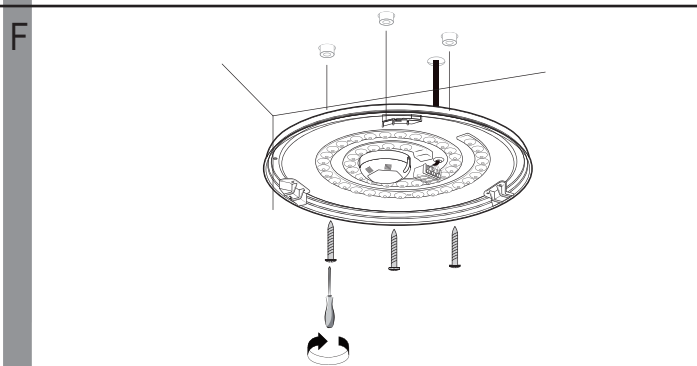

Art.Nr.: 75507, 31048
www.eglo.com

ET3386 IR-remote control for article no.75507, 31048

1		ON/OFF
2		10%
3		10%
	hold 3S	10%
4		100%
	hold 3S	100%
5		2700K 6500K
	hold 3S	2700K 6500K
6		2700K 6500K
	hold 3S	2700K 6500K
7		25%
8		50%
9		75%
10		100%