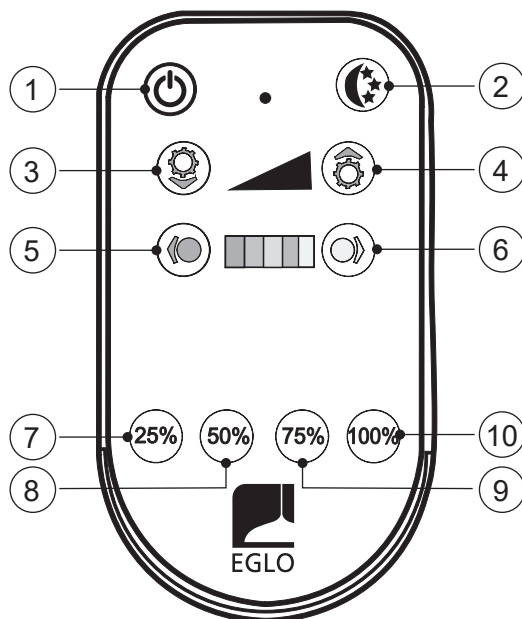

Art.Nr.: 75507, 31048
www.eglo.com

ET3386 IR-remote control for article no.75507, 31048

1		ON/OFF
2		10%
3		10%
	hold 3S	10%
4		100%
	hold 3S	100%
5		2700K 6500K
	hold 3S	2700K 6500K
6		2700K 6500K
	hold 3S	2700K 6500K
7		25%
8		50%
9		75%
10		100%