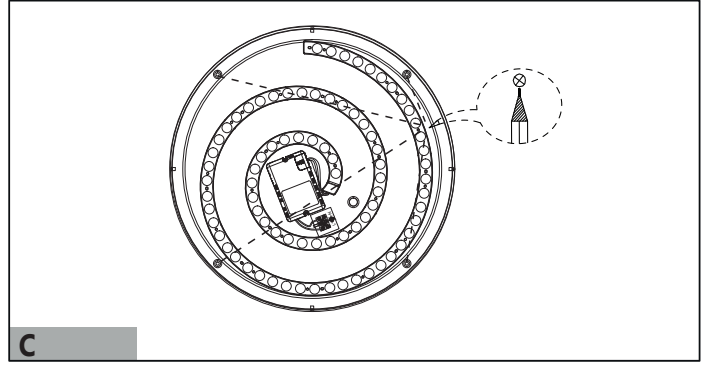

Art.Nr.: 75732  
LED-CEILING-LAMP  
www.eglo.com

ET3553 IR-remote control for article no.75732

- 1 3000K → 3000K & 6500K → 6500K
- 2 ☀ 10% (warm white)
- 3 10% 100%  
hold 3S 10% 100%
- 4 10% 100%  
hold 3S 10% 100%
- 5 3000K 6500K  
hold 3S 3000K 6500K
- 6 3000K 6500K  
hold 3S 3000K 6500K
- 7
- 8 hold 2S → 10min off
- 9 hold 2S → 30min off
- 10 hold 2S → 60min off
- 11 hold 2S → 90min off
- 12 Delete timer