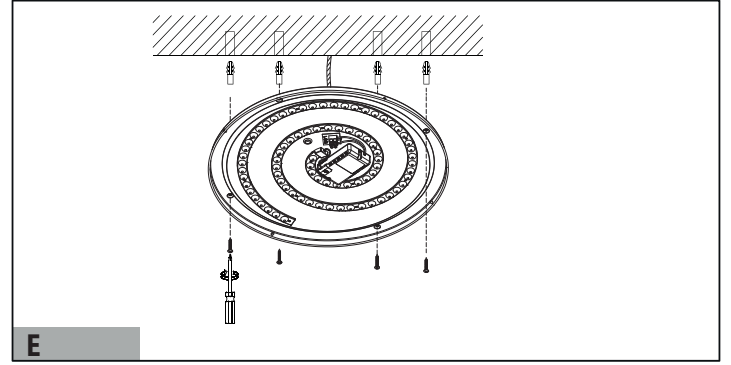

Art.Nr.: 75732  
LED-CEILING-LAMP  
www.eglo.com

ET3553 IR-remote control for article no.75732

- 1 3000K → 3000K & 6500K → 6500K
- 2 ☀ 10% (warm white)
- 3 10% 100%  
hold 3S 10% 100%
- 4 10% 100%  
hold 3S 10% 100%
- 5 3000K 6500K  
hold 3S 3000K 6500K
- 6 3000K 6500K  
hold 3S 3000K 6500K
- 7
- 8 hold 2S → 10min off
- 9 hold 2S → 30min off
- 10 hold 2S → 60min off
- 11 hold 2S → 90min off
- 12 Delete timer