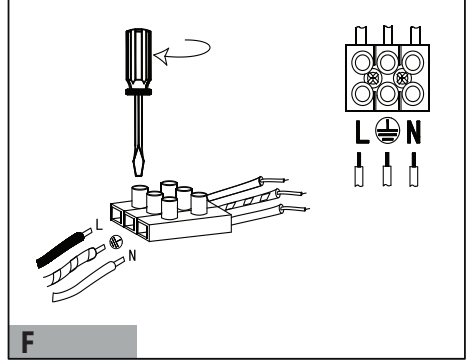

Art.Nr.: 75732  
LED-CEILING-LAMP  
www.eglo.com

ET3553 IR-remote control for article no.75732

- 1 3000K → 3000K & 6500K → 6500K
- 2 ☀ 10% (warm white)
- 3 10% 100%  
hold 3S 10% 100%
- 4 10% 100%  
hold 3S 10% 100%
- 5 3000K 6500K  
hold 3S 3000K 6500K
- 6 3000K 6500K  
hold 3S 3000K 6500K
- 7
- 8 hold 2S → 10min off
- 9 hold 2S → 30min off
- 10 hold 2S → 60min off
- 11 hold 2S → 90min off
- 12 Delete timer