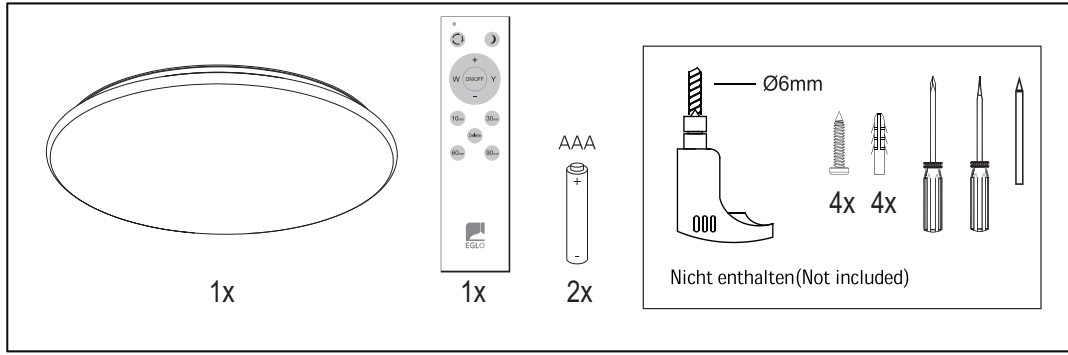

Art.Nr.: 75732  
LED-CEILING-LAMP  
www.eglo.com

ET3553 IR-remote control for article no.75732

- 1 3000K → 3000K & 6500K → 6500K
- 2 ☀ 10% (warm white)
- 3 10% 100%  
hold 3S 10% 100%
- 4 10% 100%  
hold 3S 10% 100%
- 5 3000K 6500K  
hold 3S 3000K 6500K
- 6 3000K 6500K  
hold 3S 3000K 6500K
- 7
- 8 hold 2S → 10min off
- 9 hold 2S → 30min off
- 10 hold 2S → 60min off
- 11 hold 2S → 90min off
- 12 Delete timer