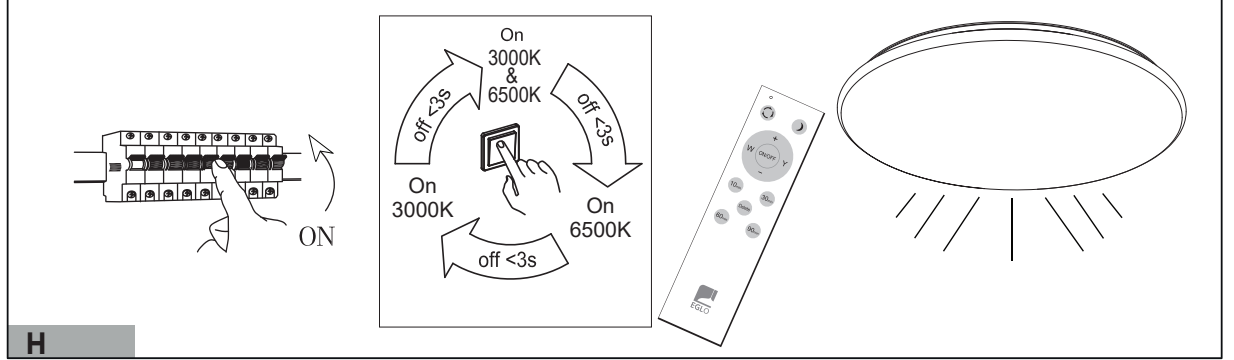

Art.Nr.: 75732  
LED-CEILING-LAMP  
www.eglo.com

ET3553 IR-remote control for article no.75732

- 1 3000K → 3000K & 6500K → 6500K
- 2 ☀ 10% (warm white)
- 3 10% 100%  
hold 3S 10% 100%
- 4 10% 100%  
hold 3S 10% 100%
- 5 3000K 6500K  
hold 3S 3000K 6500K
- 6 3000K 6500K  
hold 3S 3000K 6500K
- 7
- 8 hold 2S → 10min off
- 9 hold 2S → 30min off
- 10 hold 2S → 60min off
- 11 hold 2S → 90min off
- 12 Delete timer