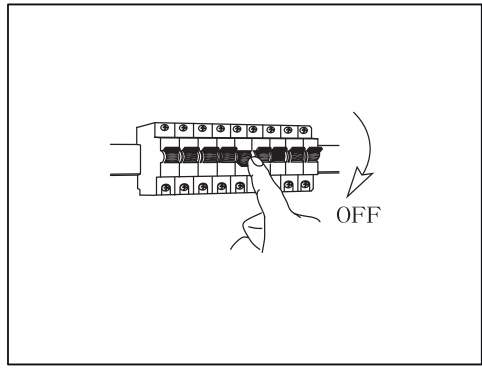

Art.Nr.: 75732  
LED-CEILING-LAMP  
www.eglo.com

ET3553 IR-remote control for article no.75732

- 1 3000K → 3000K & 6500K → 6500K
- 2 ☀ 10% (warm white)
- 3 10% 100%  
hold 3S 10% 100%
- 4 10% 100%  
hold 3S 10% 100%
- 5 3000K 6500K  
hold 3S 3000K 6500K
- 6 3000K 6500K  
hold 3S 3000K 6500K
- 7
- 8 hold 2S → 10min off
- 9 hold 2S → 30min off
- 10 hold 2S → 60min off
- 11 hold 2S → 90min off
- 12 Delete timer