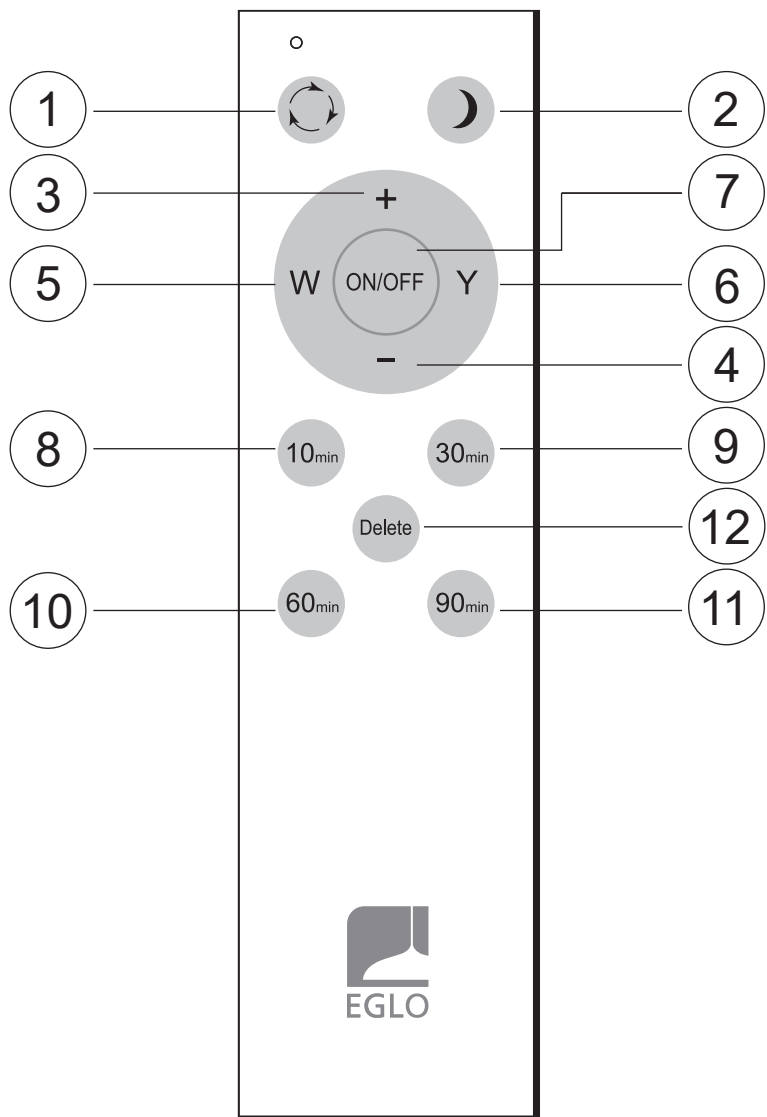

Art.Nr.: 75732  
LED-CEILING-LAMP  
www.eglo.com

ET3553 IR-remote control for article no.75732

- 1 3000K → 3000K & 6500K → 6500K
- 2 ☀ 10% (warm white)
- 3 10% 100%  
hold 3S 10% 100%
- 4 10% 100%  
hold 3S 10% 100%
- 5 3000K 6500K  
hold 3S 3000K 6500K
- 6 3000K 6500K  
hold 3S 3000K 6500K
- 7
- 8 hold 2S → 10min off
- 9 hold 2S → 30min off
- 10 hold 2S → 60min off
- 11 hold 2S → 90min off
- 12 Delete timer