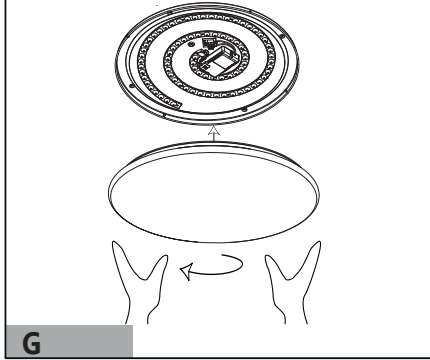

Art.Nr.: 75732  
LED-CEILING-LAMP  
www.eglo.com

ET3553 IR-remote control for article no.75732

- 1 3000K → 3000K & 6500K → 6500K
- 2 ☀ 10% (warm white)
- 3 10% 100%  
hold 3S 10% 100%
- 4 10% 100%  
hold 3S 10% 100%
- 5 3000K 6500K  
hold 3S 3000K 6500K
- 6 3000K 6500K  
hold 3S 3000K 6500K
- 7
- 8 hold 2S → 10min off
- 9 hold 2S → 30min off
- 10 hold 2S → 60min off
- 11 hold 2S → 90min off
- 12 Delete timer