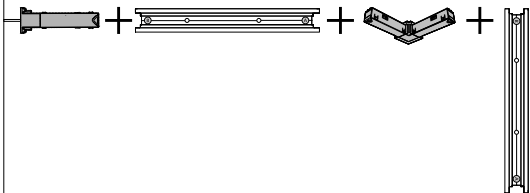

Power supply unit wall

UK

Connector | Corner external

Connector | Corner internal

Connector | Straight

Rail

Rail cover

End-cap

5x25

Excl./Искл.

6

9

17

23

Signify  
I.B.R.S. / C.C.R.I. Numéro 10461  
5600 VB Eindhoven,  
the Netherlands  
☎00800-74454775

© 2022 Signify Holding  
All rights reserved