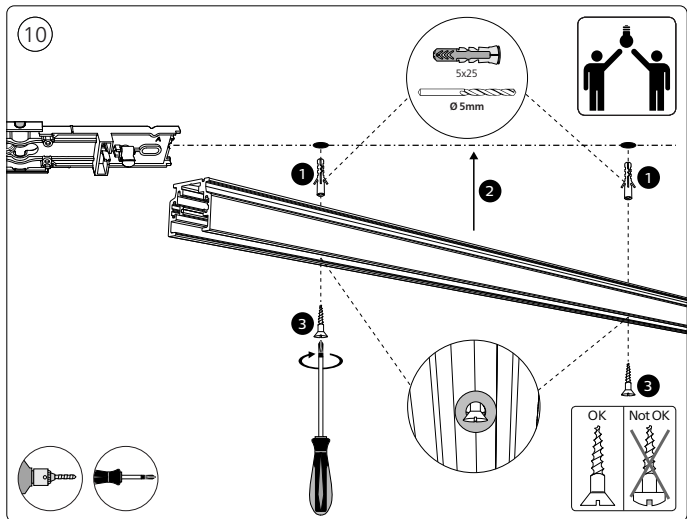

Power supply | Ceiling 2-point

Power supply | Ceiling 1-point

Bracket | with ceiling box cover

Connector | Corner external

Connector | Corner internal

Connector | Straight

Rail

Rail cover

End-cap

(2)

5x25

Excl./Искл.

3a

3b

12

15

5x25  
Ø 5mm

OK

Not OK

22

23

24

27

31