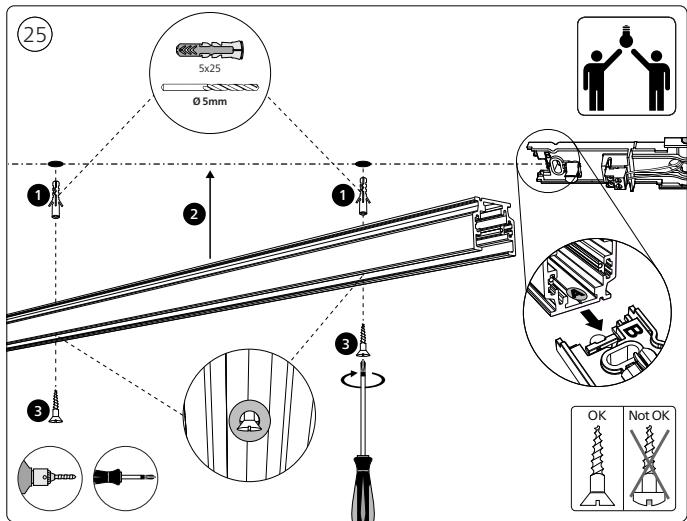

Power supply | Ceiling 2-point

Power supply | Ceiling 1-point

Bracket | with ceiling box cover

Connector | Corner external

Connector | Corner internal

Connector | Straight

Rail

Rail cover

5x25  
Ø 5mm

OK

Not OK

22

23

24

27

31