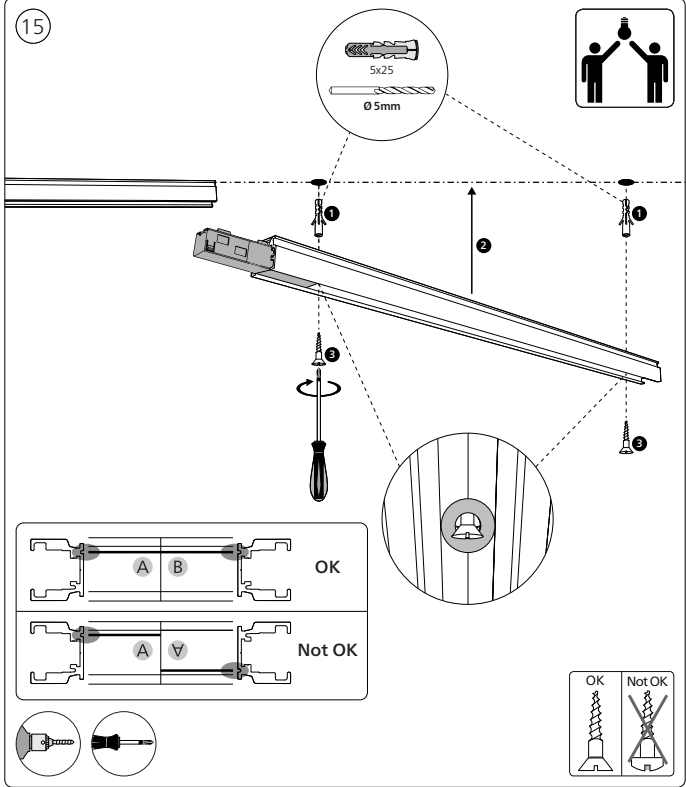

Power supply | Ceiling 2-point

Power supply | Ceiling 1-point

Bracket | with ceiling box cover

Connector | Corner external

Connector | Corner internal

Connector | Straight

Rail

Rail cover

5x25  
Ø 5mm

OK

Not OK

22

23

24

27

31