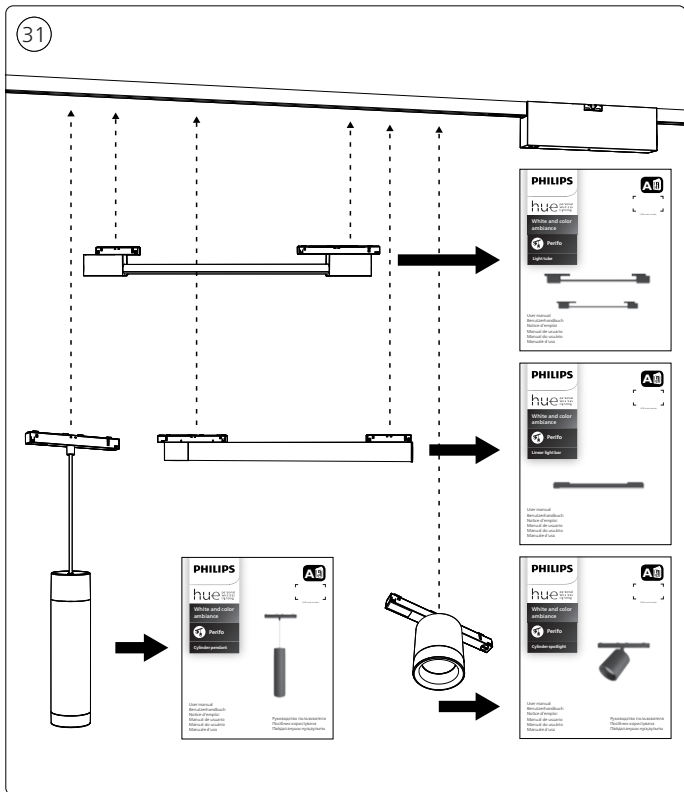

Power supply | Ceiling 2-point

Power supply | Ceiling 1-point

Bracket | with ceiling box cover

Connector | Corner external

Connector | Corner internal

Connector | Straight

Rail

Rail cover

5x25  
Ø 5mm

OK

Not OK

22

23

24

27

31