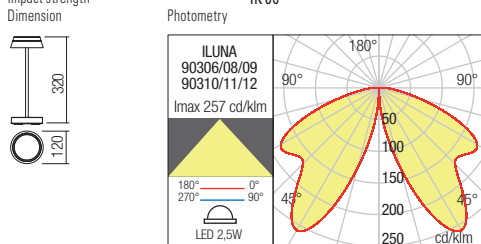

Лампи за екстериор, разполагат със SMD светодиоди, превключвател за ON/OFF, димер от 100% - 5% с памет за светлинния интензитет и на цветната температура, възможност за смяна на цветната температура на светлината от 2700K до 3000K.

Разполагат с литиево-йонна батерия, капацитет от 3000mAh, със защита от презареждане, контактно зарядно устройство с USB кабел от 1,5 м и адаптер (включен) при 100 - 240V AC, DC5V/1A.

Максимално време за зареждане от 4,5 часа, време на работа (при максимално зареждане) 7,5 часа.

Алуминиево тяло, лят под залягане, в матово бяло, тъмно сиво, кортен, матово градински зелен, матово синьо, матово червено или матово черно, прозрачен поликарбонатен дифузор.

TABLE LAMP • VEIOZĂ

Type	Code	Finishing
	90306	SAND WHITE
	90308	CORTEN
	90309	SAGE GREEN
	90310	BLUE
	90311	RUBY RED
	90312	SAND JET BLACK

LED type	OSRAM SMD LED 2835, 40 pcs x 0,06W
Power	2,5W
CCT	2700K/3000K
Luminous Flux Source/system	2700K: 206/145 lm - 3000K: 206/150 lm
CRI	>80
Optic	100°
Input voltage	DC 3,7V
Battery type	Li-ion with self protection system
Battery capacity	3000mAh
Charging time	<4,5h
Life time (100% light intensity)	>7,5h
Power supply adapter Included	Input AC 100-240V, Output DC5V 1A

Memory function	Memory of brightness
Switch push	ON/OFF
Dimmable (switch push stepless dimmable)	5%-100%
Impact strength	IK 06

USB CHARGER WITH CABLE (L. 1,5m) AND POWER SUPPLY ADAPTOR INCLUDED