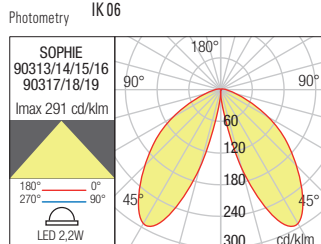

TABLE LAMP • VEIOZĂ

Type	Code	Finishing
	90313	SAND WHITE
	90314	DARK GREY
	90315	CORTEN
	90316	SAGE GREEN
	90317	BLUE
	90318	MATT GOLD
	90319	SAND JET BLACK

LED type	SMD LED 2835, 23 pcs x 0,09W
Power	2,2W
CCT	2700K/3000K
Luminous Flux Source/system	2700K: 203/150 lm - 3000K: 203/161 lm
CRI	>80
Optic	100°
Input voltage	DC 3,7V
Battery type	Li-ion with self protection system
Battery capacity	4400mAh
Charging time	<6h
Life time (100% light intensity)	>9h
Power supply adapter Included	Input AC 100-240V, Output DC5V 1A

Memory function	Memory of brightness
Switch touch	ON/OFF
Dimmable (switch touch stepless dimmable)	5% - 100%
Impact strength Dimension	IK 06

Veioze pentru exterior echipate cu LED-uri SMD, întrerupător touch (cu senzor de atingere) ON/OFF, touch dimmer de la 100% - 5% cu memorie a intensității luminoase și posibilitate de schimbare a temperaturii de culoare a luminii de la 2700K la 3000K.