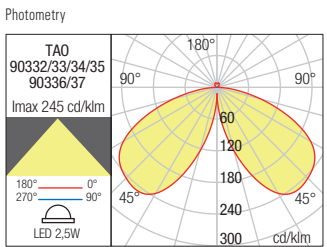

TABLE LAMP · VEIOZĂ

Type	Code	Finishing
	90332	SAND WHITE
	90333	GREY BEIGE
	90334	BOTTLE GREEN
	90335	COBALT BLUE
	90336	PURPLE RED
	90337	SAND JET BLACK

LED type	SMD LED 2835, 40 pcs x 0,06W
Power	2,5W
CCT	2700K/3000K
Luminous Flux Source/system	2700K: 215/149 lm - 3000K: 215/155 lm
CRI	>80
Optic	100°
Input voltage	DC 3,7V
Battery type	Li-ion with self protection system
Battery capacity	4400mAh
Charging time	<6,5h
Life time (100% light intensity)	>10h
Power supply adapter Included	Input AC 100-240V, Output DC5V 1A IP20, CLASS II

Memory function	Memory of brightness
Switch push	ON/OFF
Dimmable (switch push stepless dimmable)	5%-100%
Impact strength	IK 06

USB CHARGER WITH CABLE (L. 1.5m) AND POWER SUPPLY ADAPTOR INCLUDED