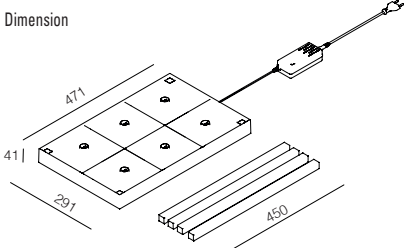

TOUCH ON/OFF + COLOR TEMPERATURE CONTROL + BRIGHTNESS CONTROL WITH MEMORY FUNCTION