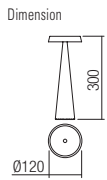

TABLE LAMP · VEIOZĂ

Type	Code	Finishing
	90332	SAND WHITE
	90333	GREY BEIGE
	90334	BOTTLE GREEN
	90335	COBALT BLUE
	90336	PURPLE RED
	90337	SAND JET BLACK

LED type	SMD LED 2835, 40 pcs x 0,06W
Power	2,5W
CCT	2700K/3000K
Luminous Flux Source/system	2700K: 215/149 lm - 3000K: 215/155 lm
CRI	>80
Optic	100°
Input voltage	DC 3,7V
Battery type	Li-ion with self protection system
Battery capacity	4400mAh
Charging time	<6,5h
Life time (100% light intensity)	>10h
Power supply adapter Included	Input AC 100-240V, Output DC5V 1A IP20, CLASS II

Memory function	Memory of brightness
Switch push	ON/OFF
Dimmable (switch push stepless dimmable)	5%-100%
Impact strength	IK 06

USB CHARGER WITH CABLE (L. 1.5m) AND POWER SUPPLY ADAPTOR INCLUDED