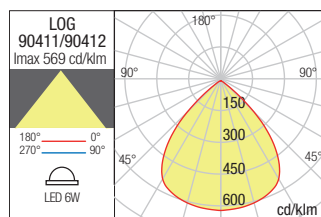

Dimension

Photometry