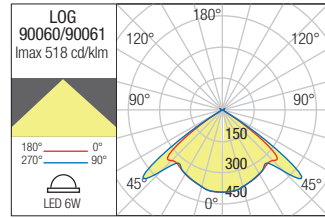

WALL LAMP - APLICĂ

Type	Code	Finishing
	90060	MWH
	90061	DG

LED type	Input voltage	Power	Luminous Flux Source/system	CCT	CRI
COB LED CREE, 1 pcs.	220-240V	6W	600/570 lm	3000K	80

Dimension

Photometry

WALL LAMP - APLICĂ