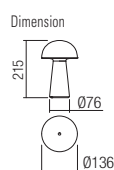

Photometry

USB CHARGER WITH CABLE (L. 1.5m) AND POWER SUPPLY ADAPTOR INCLUDED