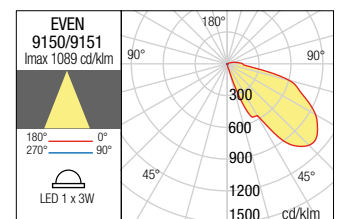

Dimension

Photometry