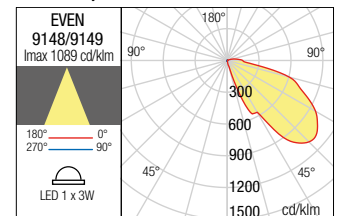

Dimension

Photometry