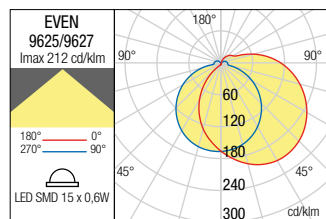

Dimension

Photometry