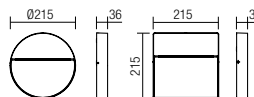

Dimension

Photometry

Type	Code	Finishing	LED Type/number	Input voltage	Power	Luminous Flux	LED color temperature	Optics	CRI
	9152	MWH	LED SMD 30 pcs.	220-240V	6W	320 lm	3000K	120°	80
	9153	DG							

Dimension

Photometry

Type	Code	Finishing	LED Type/number	Input voltage	Power	Luminous Flux	LED color temperature	Optics	CRI
	9626	MWH	LED SMD 15 pcs.	220-240V	9W	420 lm	3000K	120°	80
	9624	DG							

Type	Code	Finishing	LED Type/number	Input voltage	Power	Luminous Flux	LED color temperature	Optics	CRI
	9627	MWH	LED SMD 15 pcs.	220-240V	9W	420 lm	3000K	120°	80
	9625	DG