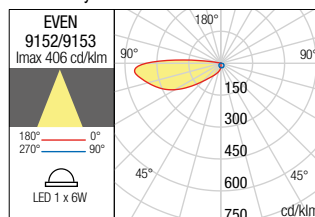

### Dimension

### Photometry

Dimension

Photometry

Type	Code	Finishing	LED Type/number	Input voltage	Power	Luminous Flux	LED color temperature	Optics	CRI
	<b>9152</b>	MWH	LED SMD 30 pcs.	220-240V	6W	320 lm	3000K	120°	80
	<b>9153</b>	DG							