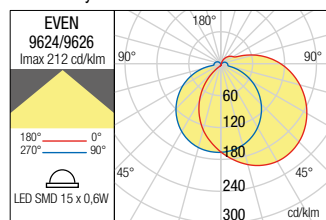

Dimension

Photometry