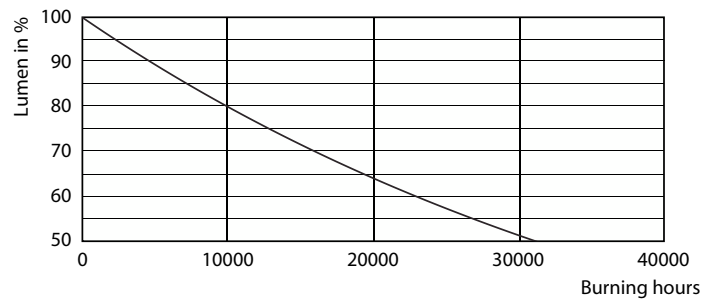

Lifetime

Life Expectancy Diagram

Lumen Maintenance Diagram