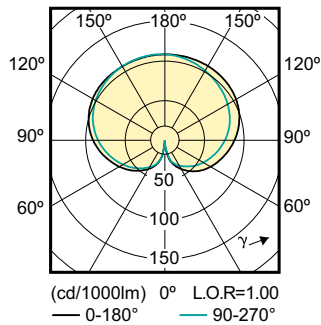

Product data

General information		LLMF At End Of Nominal Lifetime (Nom) 70 %	
Cap-Base	E27 [E27]		
CE mark	Yes		
EU RoHS compliant	Yes		
Nominal Lifetime (Nom)	15000 h		
Switching Cycle	30000		
Flux measurement reference	Sphere		
Tier	CorePro		
Light technical		Operating and electrical	
Color Code	827 [CCT of 2700K]	Input Frequency	50 to 60 Hz
Luminous Flux (Nom)	806 lm	Power (Nom)	7 W
Color Designation	Warm White (WW)	Lamp Current (Nom)	60 mA
Correlated Color Temperature (Nom)	2700 K	Wattage Equivalent	60 W
Luminous Efficacy (rated) (Nom)	115.00 lm/W	Starting Time (Nom)	0.5 s
Color Consistency	<6	Warm Up Time to 60% Light (Nom)	0.5 s
Color Rendering Index (Nom)	80	Power Factor (Nom)	0.51
		Voltage (Nom)	220-240 V
		Temperature	
		T-Case Maximum (Nom)	50 °C
		Controls and dimming	
		Dimmable	No

Dimensional drawing

CorePro LEDBulbND 7-60W E27 A60 827FR G

Product	D	C
CorePro LEDBulbND 7-60W E27 A60 827FR G	60 mm	110 mm

Photometric data

LED Lamps, LEDClassic 60W A60 E27 2700K 806lm

LED Lamps, LEDClassic 60W A60 E27 2700K 806lm FR

CorePro Glass LED bulbs

Photometric data

LED Lamps, LEDClassic 60W A60 E27 2700K 806lm FR

Lifetime

Life Expectancy Diagram

Lumen Maintenance Diagram