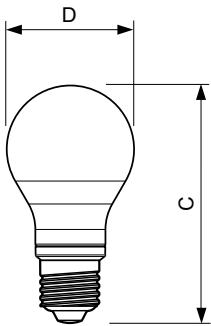

CorePro Glass LED bulbs

Mechanical and housing

Bulb Finish	Frosted
Bulb Shape	A60 [A 60mm]

Approval and application

Energy Efficiency Class	E
Energy Consumption kWh/1000 h	7 kWh
EPREL Registration Number	387366

Product data

Full product code	871951436124900

Order product name	CorePro LEDBulbND 7-60W E27 A60 827FR G
EAN/UPC - Product	8719514361249
Order code	929001243002
Numerator - Quantity Per Pack	1
Numerator - Packs per outer box	10
Material Nr. (12NC)	929001243002
Net Weight (Piece)	0.030 kg

Dimensional drawing

CorePro LEDBulbND 7-60W E27 A60 827FR G

Product	D	C
CorePro LEDBulbND 7-60W E27 A60 827FR G	60 mm	110 mm