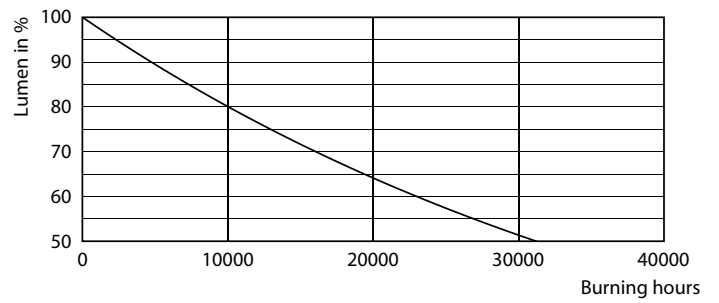

Photometric data

LEDcapsule LV 1,8W GY6,35 827

Lifetime

15K LED

15K LMP