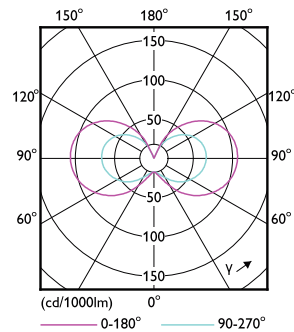

Product data

General information	
Cap-Base	GY6.35 [GY6.35]
EU RoHS compliant	Yes
Nominal Lifetime (Nom)	15000 h
Switching Cycle	50000X
Technical Type	1.8-20W
Flux measurement reference	Sphere

Light technical	
Color Code	827 [CCT of 2700K]
Beam Angle (Nom)	300 °
Luminous Flux (Nom)	205 lm
Color Designation	Warm White (WW)
Correlated Color Temperature (Nom)	2700 K
Luminous Efficacy (rated) (Nom)	113.00 lm/W
Color Consistency	<6
Color Rendering Index (Nom)	80
LLMF At End Of Nominal Lifetime (Nom)	70 %

Dimensional drawing

CorePro LEDcapsuleLV 1.8-20W GY6.35 827

Product	D	C
CorePro LEDcapsuleLV 1.8-20W GY6.35 827	13 mm	35 mm

Photometric data

LEDcapsule LV 1,8W GY6,35 827

LEDcapsule LV 1W G4

CorePro LEDcapsule LV