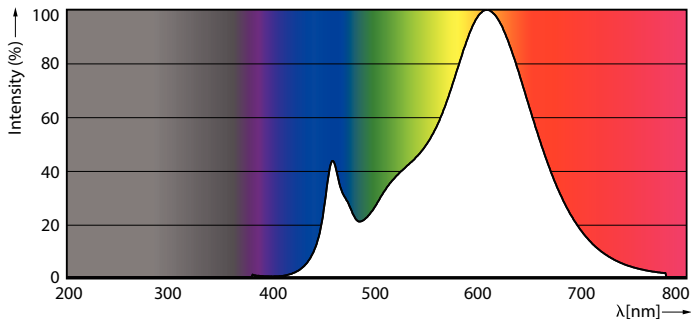

CorePro LEDcapsule LV

Photometric data

LEDcapsule LV 1,8W GY6,35 827