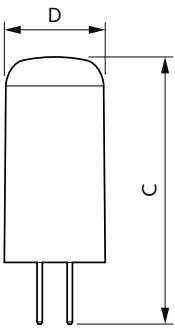

Dimensional drawing

CorePro LEDcapsuleLV 1.8-20W GY6.35 827

Product	D	C
CorePro LEDcapsuleLV 1.8-20W GY6.35 827	13 mm	35 mm

Photometric data

LEDcapsule LV 1,8W GY6,35 827

LEDcapsule LV 1W G4

CorePro LEDcapsule LV