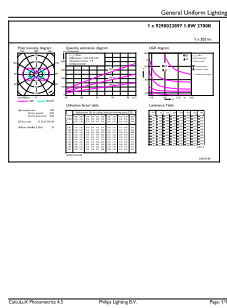

Product data

General information	
Cap-Base	GY6.35 [GY6.35]
EU RoHS compliant	Yes
Nominal Lifetime (Nom)	15000 h
Switching Cycle	50000X
Technical Type	1.8-20W
Flux measurement reference	Sphere

Light technical	
Color Code	827 [CCT of 2700K]
Beam Angle (Nom)	300 °
Luminous Flux (Nom)	205 lm
Color Designation	Warm White (WW)
Correlated Color Temperature (Nom)	2700 K
Luminous Efficacy (rated) (Nom)	113.00 lm/W
Color Consistency	<6
Color Rendering Index (Nom)	80
LLMF At End Of Nominal Lifetime (Nom)	70 %

Product data

Full product code	871869976779200
Order product name	CorePro LEDcapsuleLV 1.8-20W GY6.35 827

EAN/UPC - Product	8718699767792
Order code	929002389702
Numerator - Quantity Per Pack	1
Numerator - Packs per outer box	12
Material Nr. (12NC)	929002389702
Net Weight (Piece)	0.010 kg

Dimensional drawing

CorePro LEDcapsuleLV 1.8-20W GY6.35 827

Product	D	C
CorePro LEDcapsuleLV 1.8-20W GY6.35 827	13 mm	35 mm

Photometric data

LEDcapsule LV 1,8W GY6,35 827

LEDcapsule LV 1W G4

CorePro LEDcapsule LV