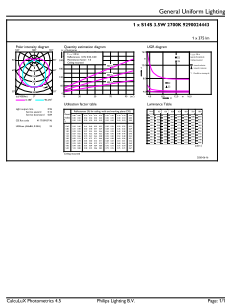

## Other LEDtube

Approval Marks	RoHS compliance CE marking KEMA Keur certificate
Energy Consumption kWh/1000 h	4 kWh
<b>Product Data</b>	
Full product code	871951426358100
Order product name	LED 3.5W 500mm S14S WW ND 1CT/4
EAN/UPC - Product	8719514263581

Order code	929002444301
Numerator - Quantity Per Pack	1
Numerator - Packs per outer box	4
Material Nr. (12NC)	929002444301
Net Weight (Piece)	0.140 kg

## Dimensional drawing

Product	D1	D2	A1	A2	A3
LED 3.5W 500mm S14S WW ND 1CT/4	30 mm	30 mm	466.8 mm		499 mm

LED 220-240V 3.5-60W 375lm 2700K S14S

## Photometric data

LEDtube 3,5W S14S 375lm 827

LEDtube 2,2W S14S 250lm 827

LEDtube 2,2W S14S 250lm