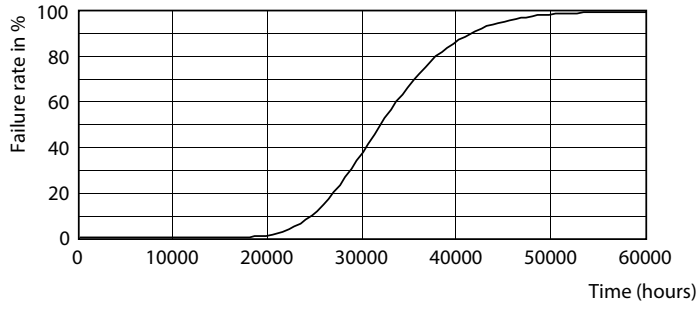

Other LEDtube

Lifetime

LEDtube 30K