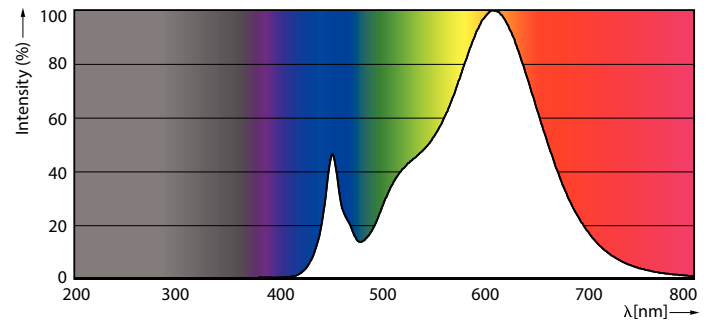

Photometric data

LEDtube 3,5W S14S 375lm 827

LEDtube 2,2W S14S 250lm 827