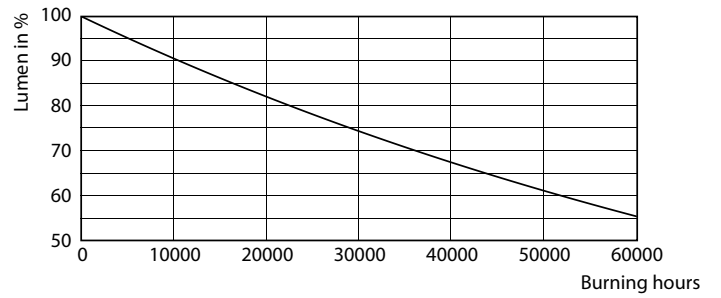

LEDtube 30K FailureRate