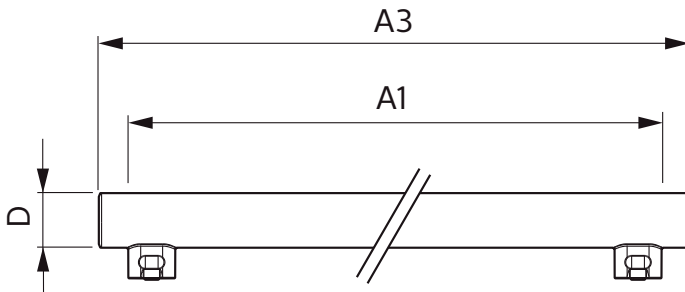

### Product data

General Information	
Cap-Base	S14S [ S14s]
EU RoHS compliant	Yes
Nominal Lifetime (Nom)	30000 h
Switching Cycle	50000X
Technical Type	3.5-60W
Light Technical	
Color Code	827 [ CCT of 2700K]
Beam Angle (Nom)	140 °
Luminous Flux (Nom)	375 lm
Color Designation	Warm White (WW)
Correlated Color Temperature (Nom)	2700 K
Luminous Efficacy (rated) (Nom)	107.00 lm/W
Color Consistency	<6
Color Rendering Index (Nom)	80
LLMF At End Of Nominal Lifetime (Nom)	70 %
Operating and Electrical	
Input Frequency	50 to 60 Hz
Power (Nom)	3.5 W
Lamp Current (Nom)	32 mA
Starting Time (Nom)	0.5 s

Warm Up Time to 60% Light (Nom)	0.5 s
Power Factor (Nom)	0.4
Voltage (Nom)	220-240 V
Temperature	
T-Ambient (Max)	45 °C
T-Ambient (Min)	-20 °C
T-Storage (Max)	65 °C
T-Storage (Min)	-40 °C
T-Case Maximum (Nom)	30 °C
Controls and Dimming	
Dimmable	No
Mechanical and Housing	
Bulb Finish	Frosted
Bulb Material	Plastic
Product Length	500 mm
Approval and Application	
Energy Efficiency Label (EEL)	A++
Energy Saving Product	Yes

## Other LEDtube

Approval Marks	RoHS compliance CE marking KEMA Keur certificate
Energy Consumption kWh/1000 h	4 kWh
<b>Product Data</b>	
Full product code	871951426358100
Order product name	LED 3.5W 500mm S14S WW ND 1CT/4
EAN/UPC - Product	8719514263581

## Dimensional drawing

Product	D1	D2	A1	A2	A3
LED 3.5W 500mm S14S WW ND 1CT/4	30 mm	30 mm	466.8 mm		499 mm

LED 220-240V 3.5-60W 375lm 2700K S14S