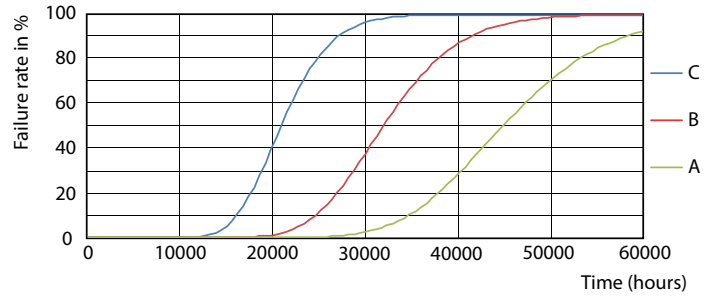

Other LEDtube

Lifetime

LEDtube 30K