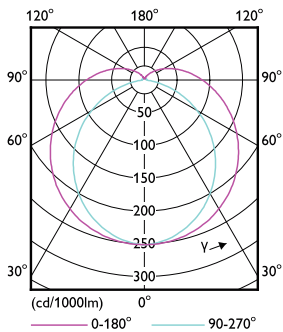

## Dimensional drawing

Product	D1	D2	A1	A2	A3
LED 3.5W 500mm S14S WW ND 1CT/4	30 mm	30 mm	466.8 mm		499 mm

LED 220-240V 3.5-60W 375lm 2700K S14S

## Photometric data

LEDtube 3,5W S14S 375lm 827

LEDtube 2,2W S14S 250lm 827

LEDtube 2,2W S14S 250lm