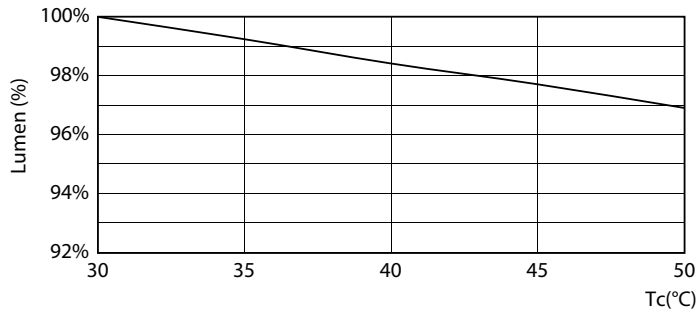

### Product data

General Information	
Cap-Base	S14S [ S14s]
EU RoHS compliant	Yes
Nominal Lifetime (Nom)	30000 h
Switching Cycle	50000X
Technical Type	3.5-60W
Light Technical	
Color Code	827 [ CCT of 2700K]
Beam Angle (Nom)	140 °
Luminous Flux (Nom)	375 lm
Color Designation	Warm White (WW)
Correlated Color Temperature (Nom)	2700 K
Luminous Efficacy (rated) (Nom)	107.00 lm/W
Color Consistency	<6
Color Rendering Index (Nom)	80
LLMF At End Of Nominal Lifetime (Nom)	70 %
Operating and Electrical	
Input Frequency	50 to 60 Hz
Power (Nom)	3.5 W
Lamp Current (Nom)	32 mA
Starting Time (Nom)	0.5 s

## Lifetime

LEDtube 30K

LEDtube 30K FailureRate

LEDtube 30K LifetimeVsTc

LEDtube 30K

LEDtube S14 30K LumenVsTc